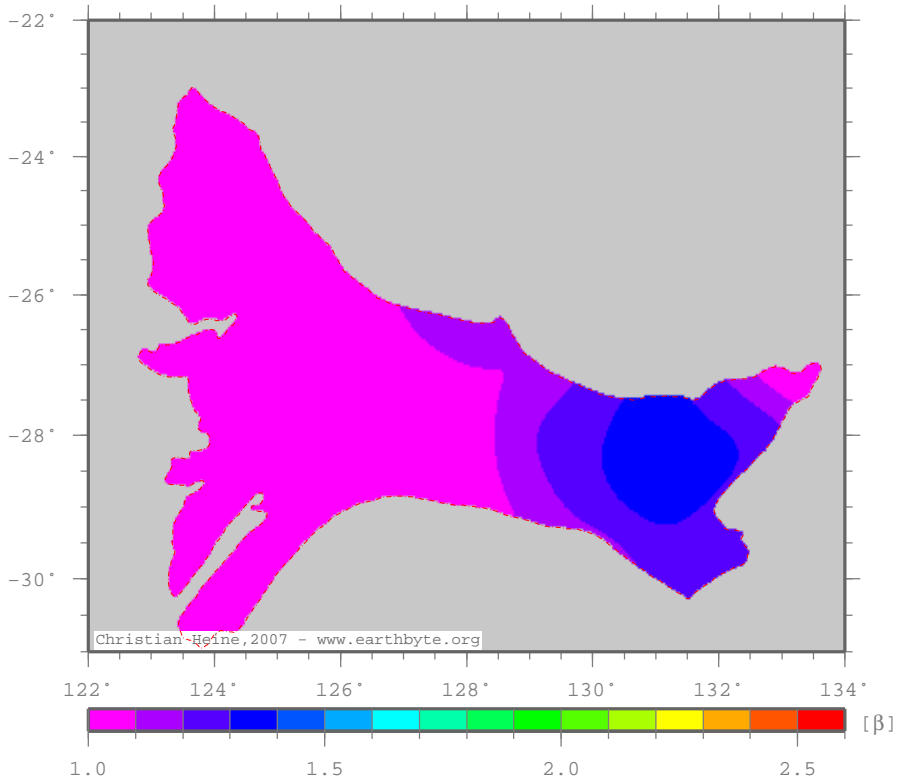

OfficerBasin – betased

Crustal extension from sed thickness