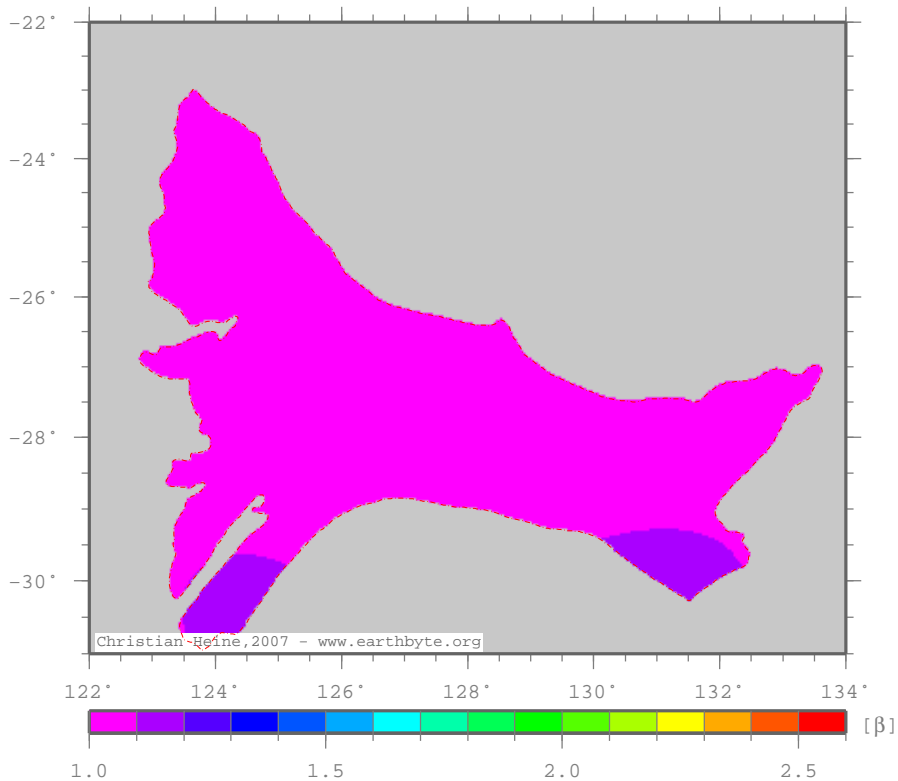

# OfficerBasin – betacrust

Crustal extension factor