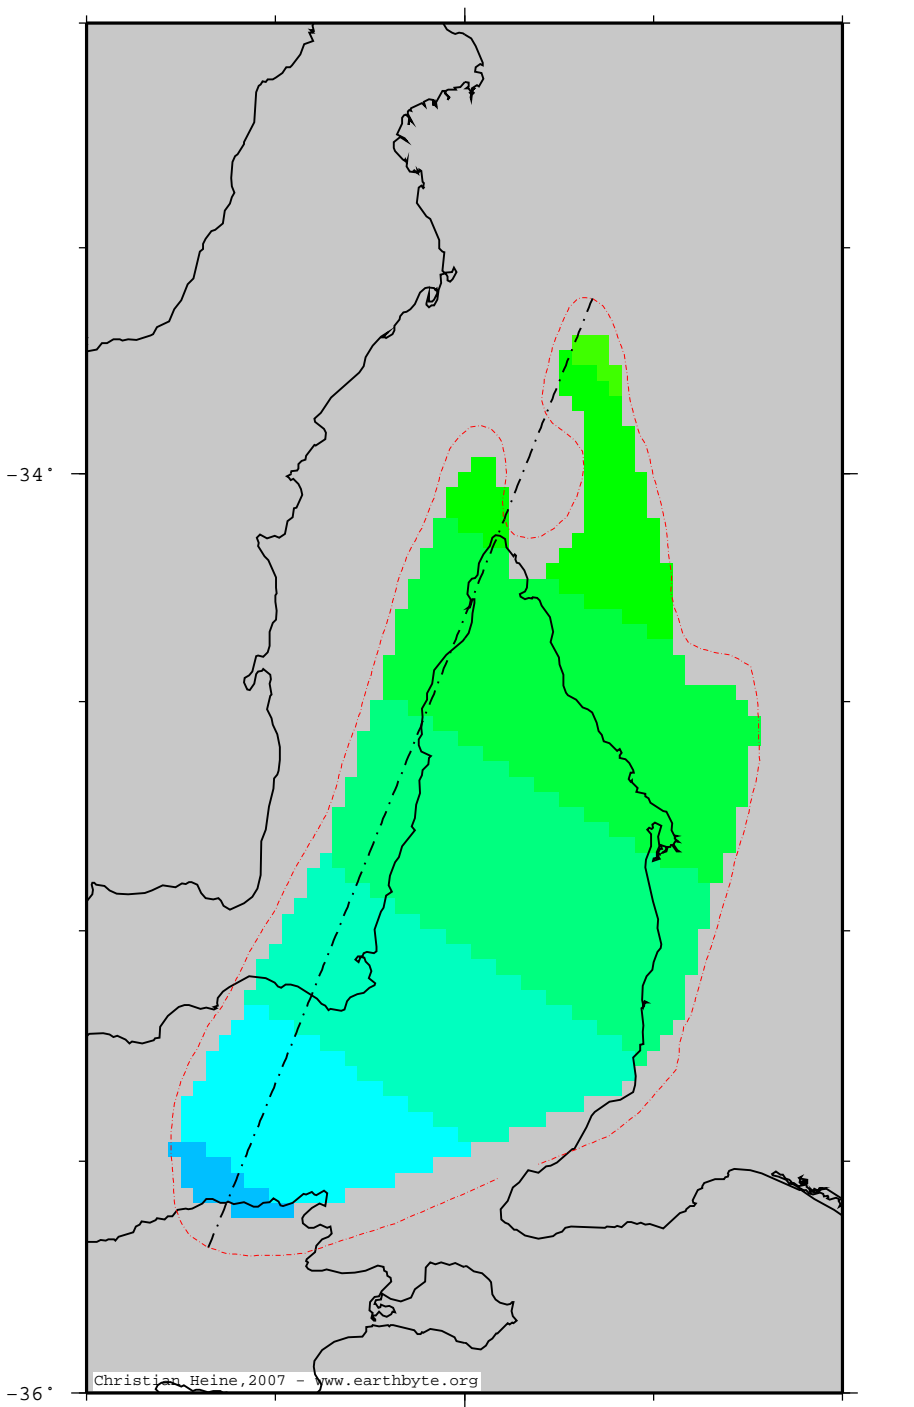

SaintVincentBasin – GAcrustthick

10 15 20 25 30 35 40 45 50
Thickness