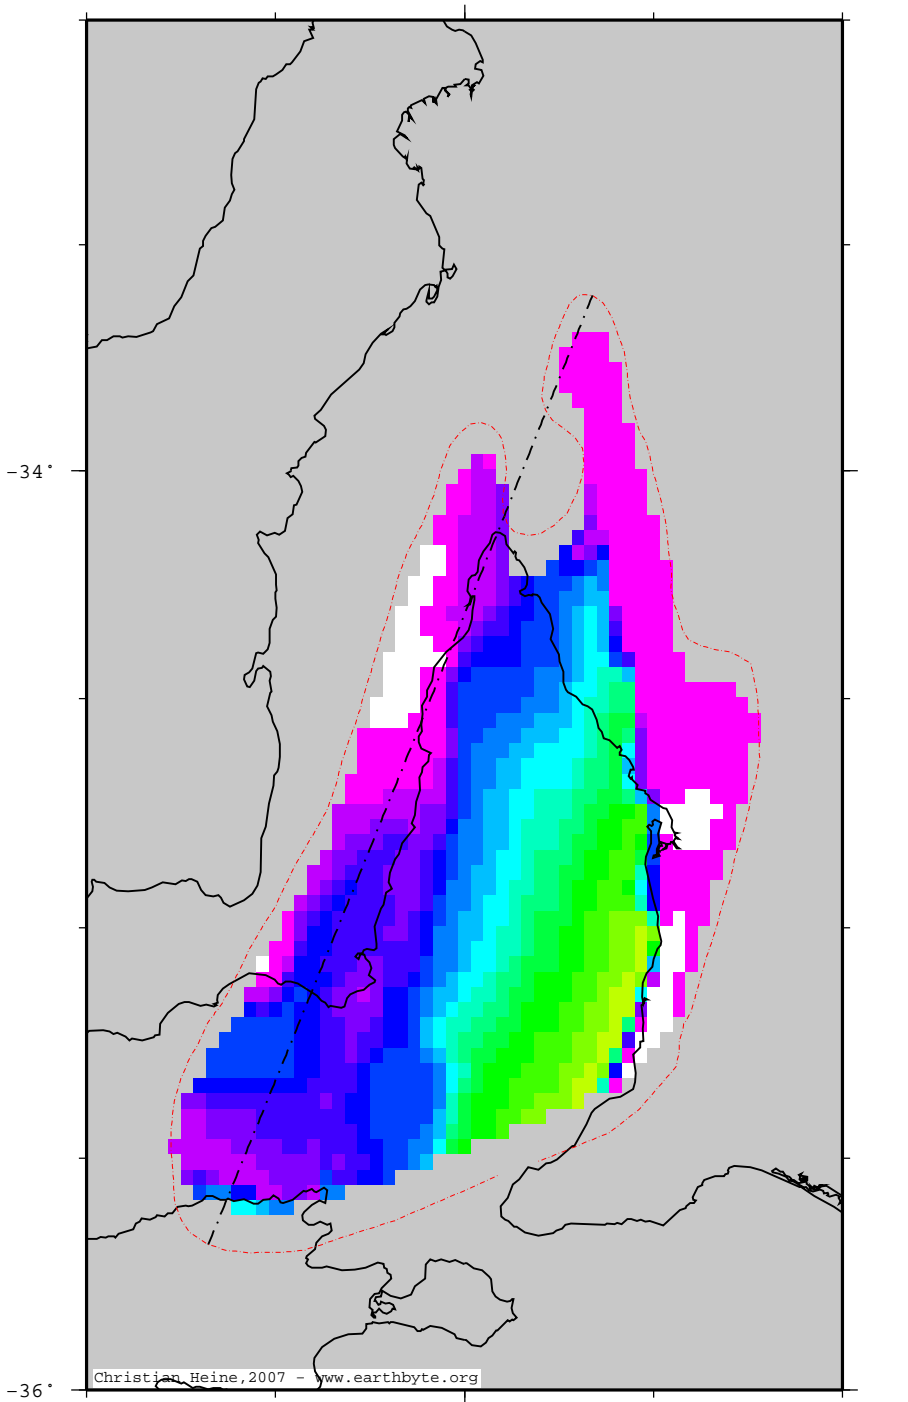

# SaintVincentBasin – OZSBsedthick

Thickness