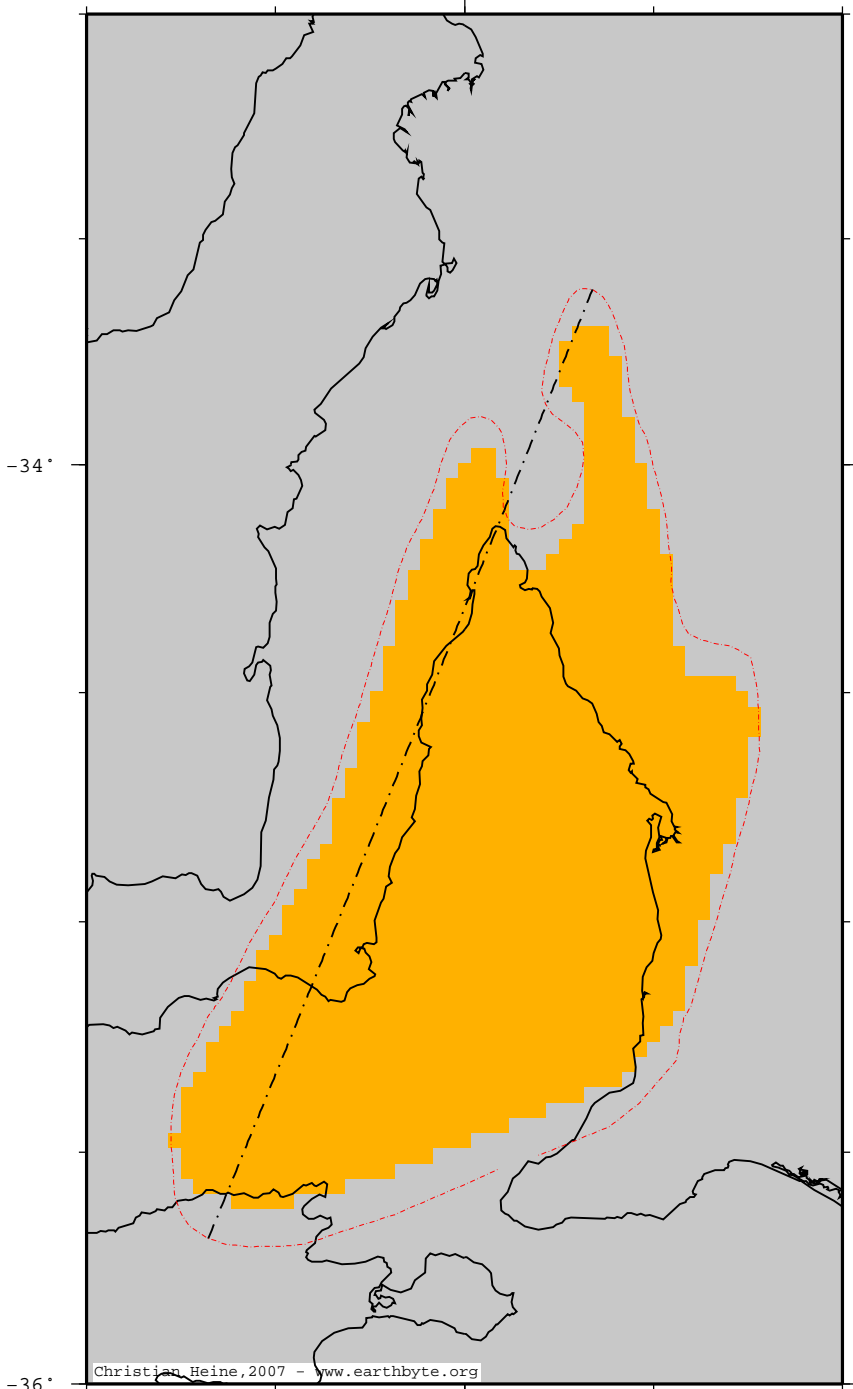

# SaintVincentBasin - TC1\_z550

Christian Heine, 2007 - www.earthbyte.org