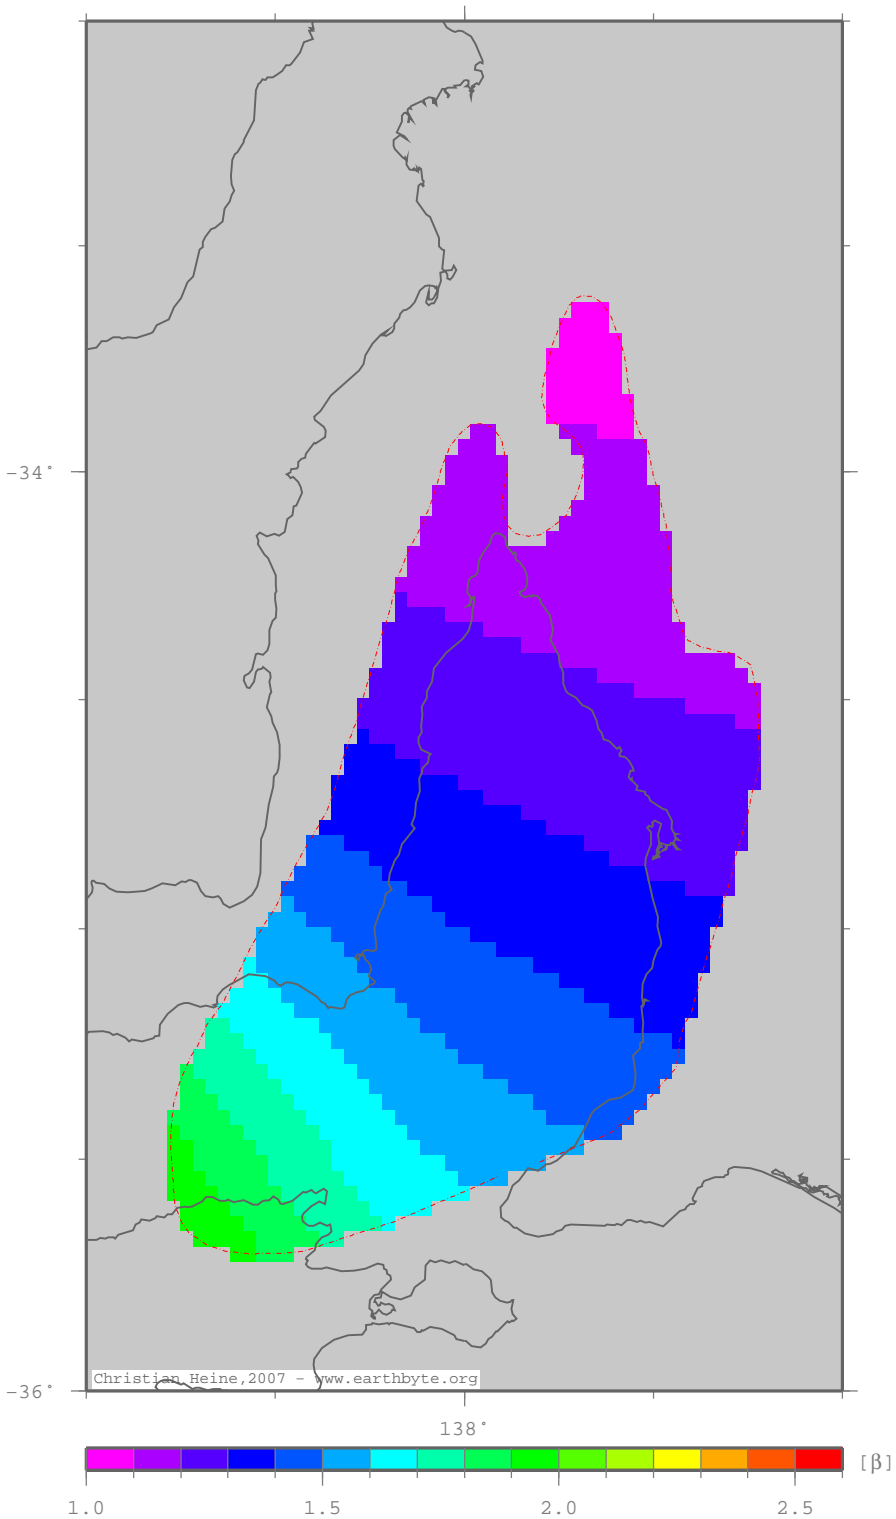

SaintVincentBasin – betased

Crustal extension from sed thickness