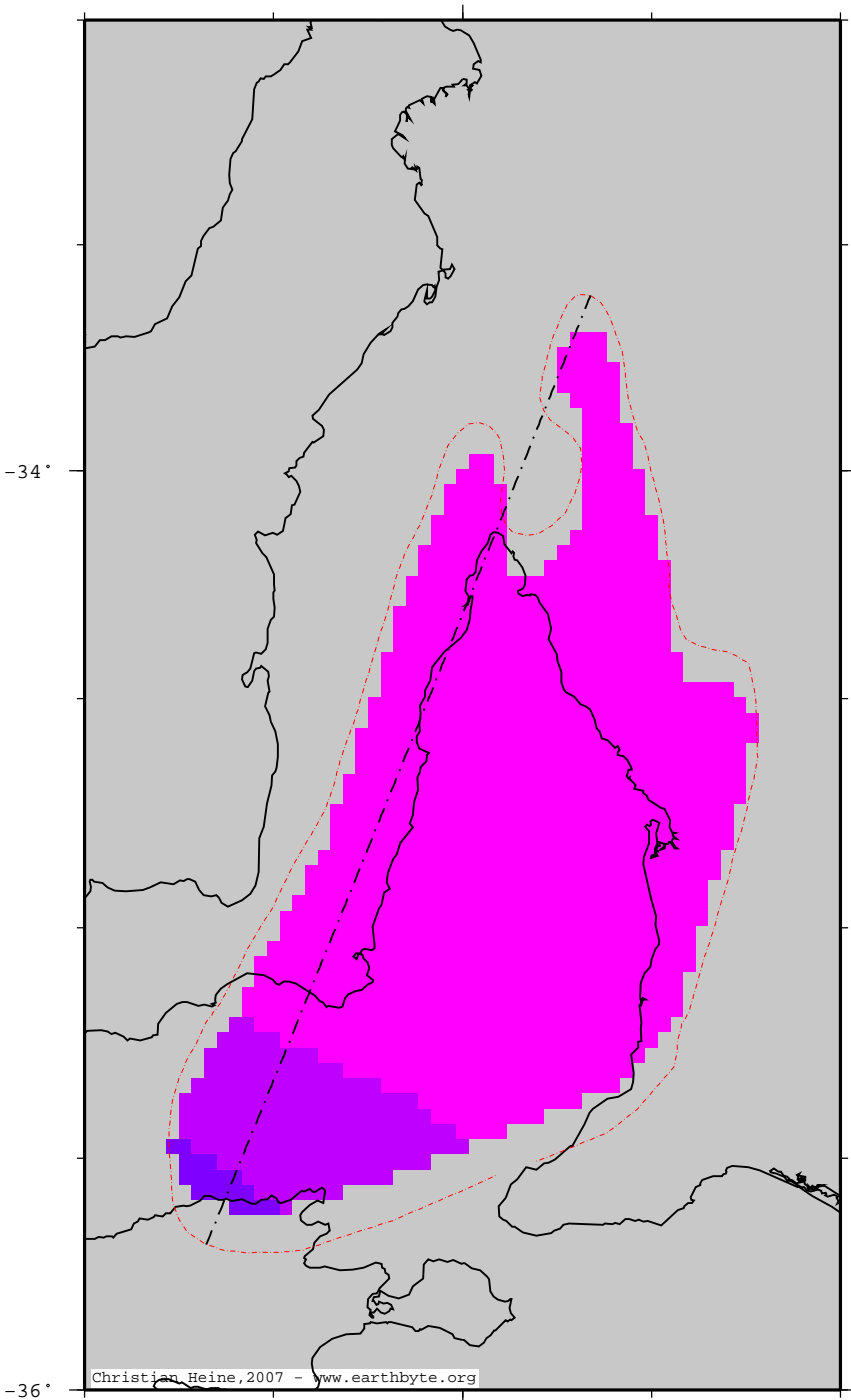

# SaintVincentBasin – laskesedthick

Thickness