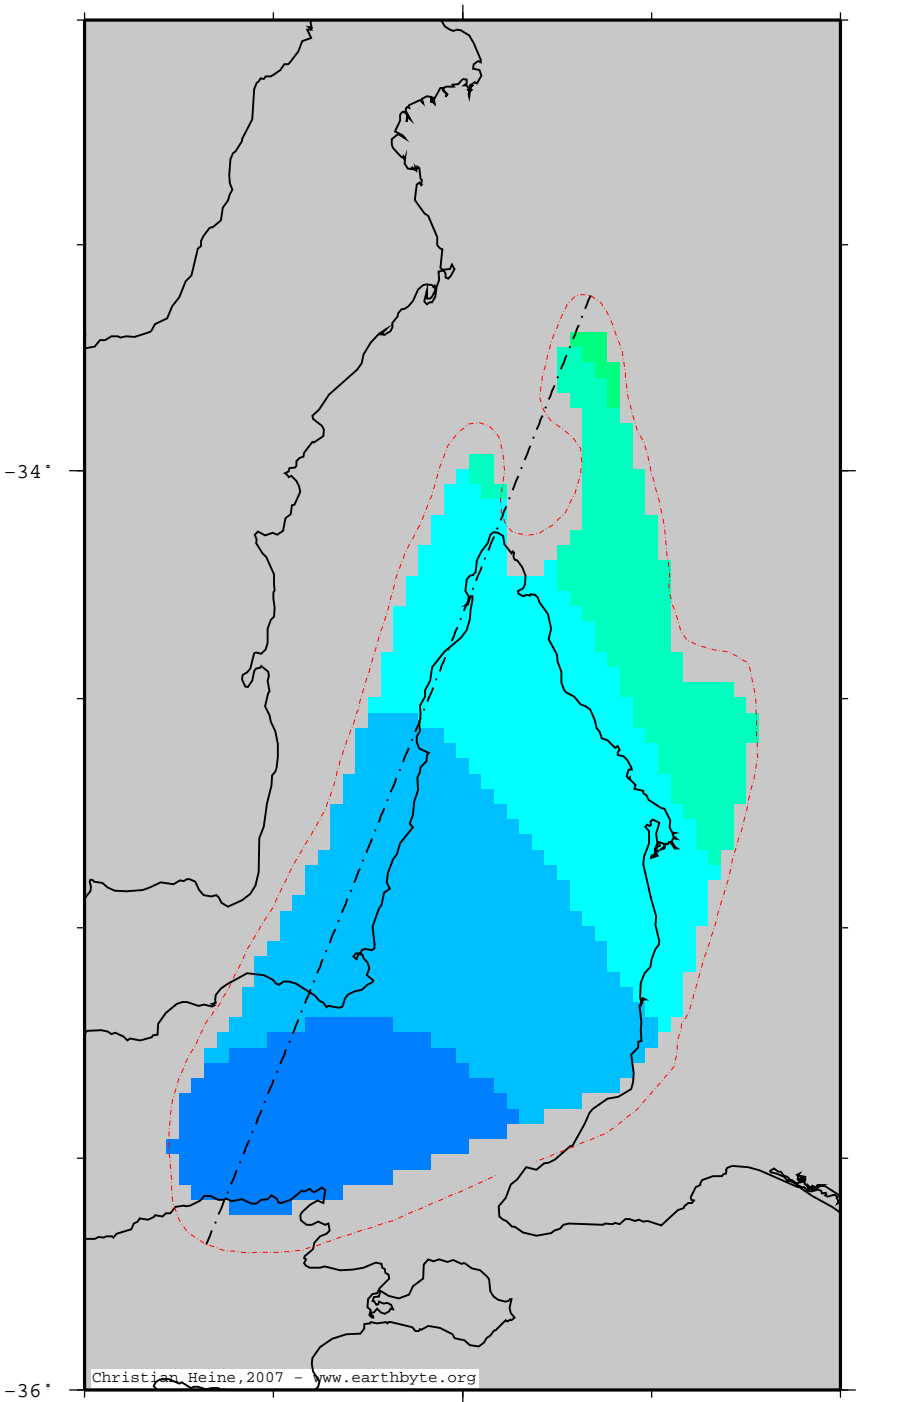

SaintVincentBasin – plaincrust

Thickness