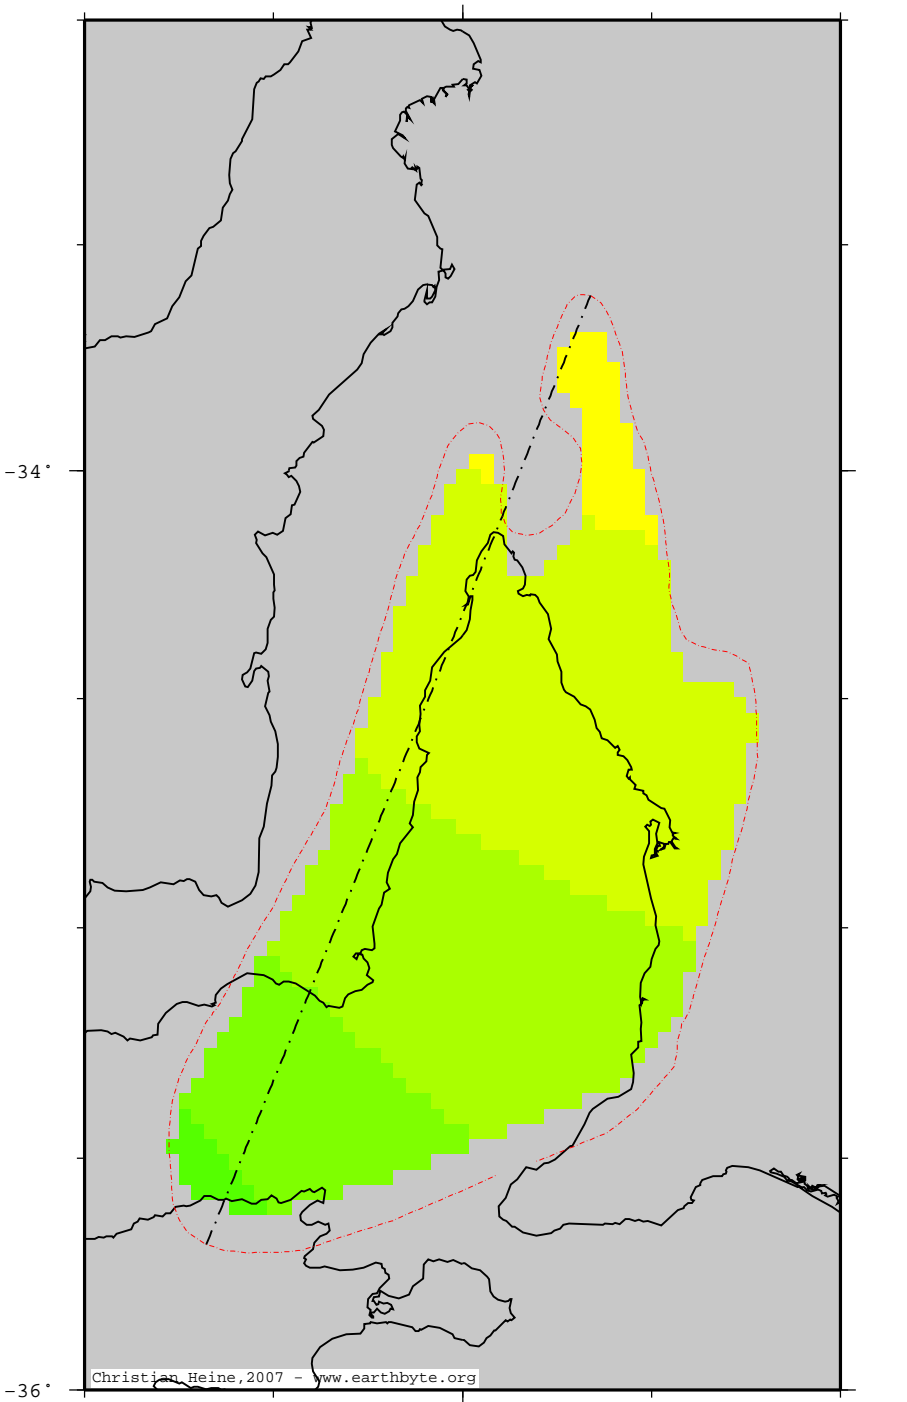

SaintVincentBasin - t4

Depth