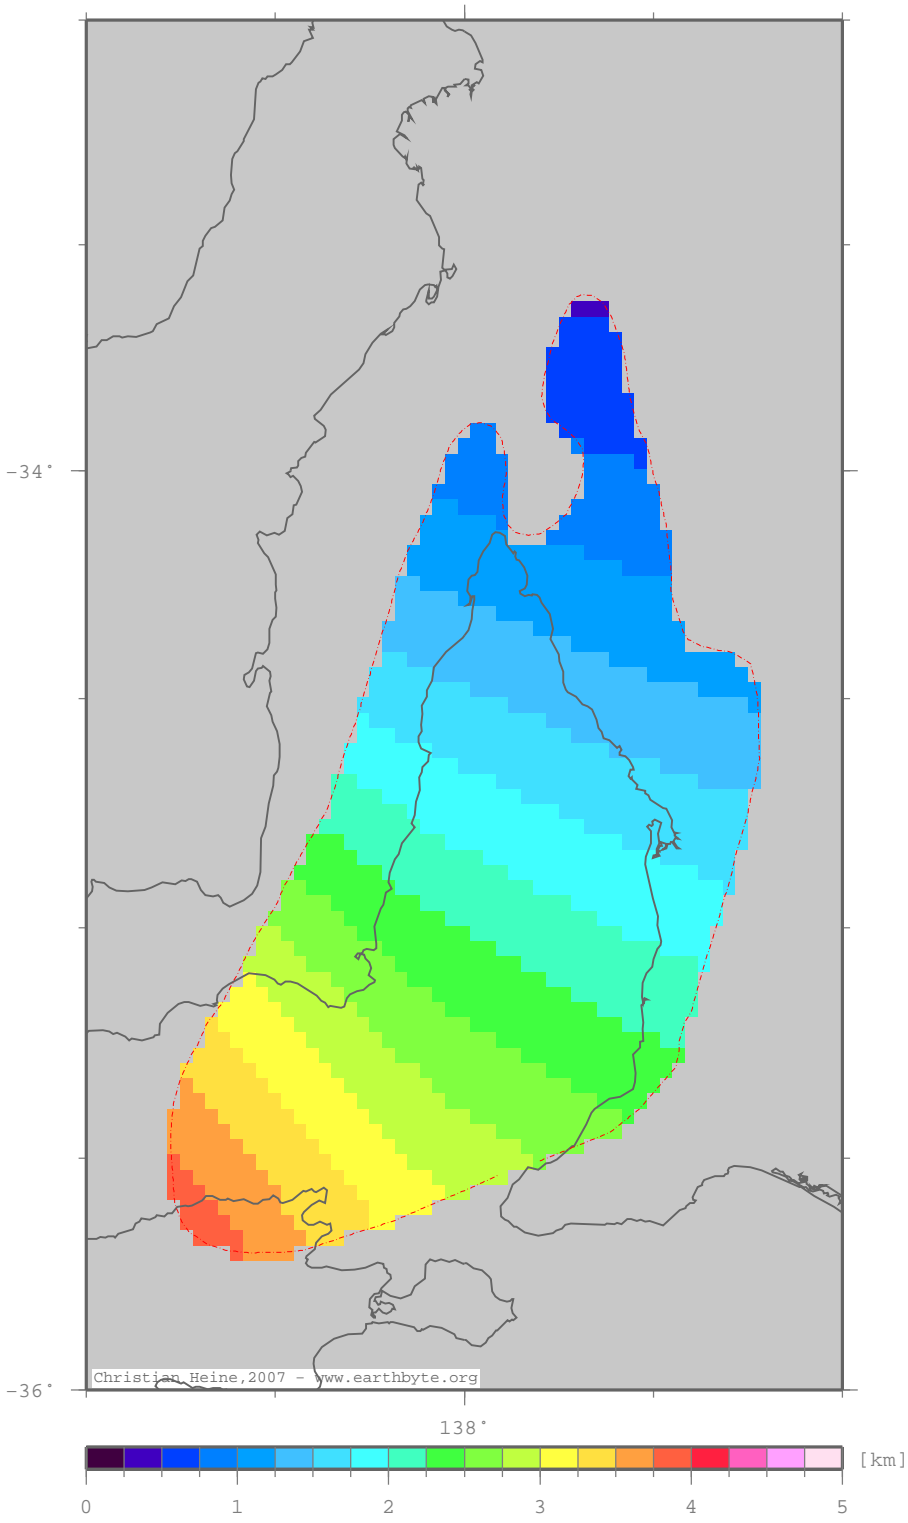

SaintVincentBasin – tssed

Total tectonic subsidence