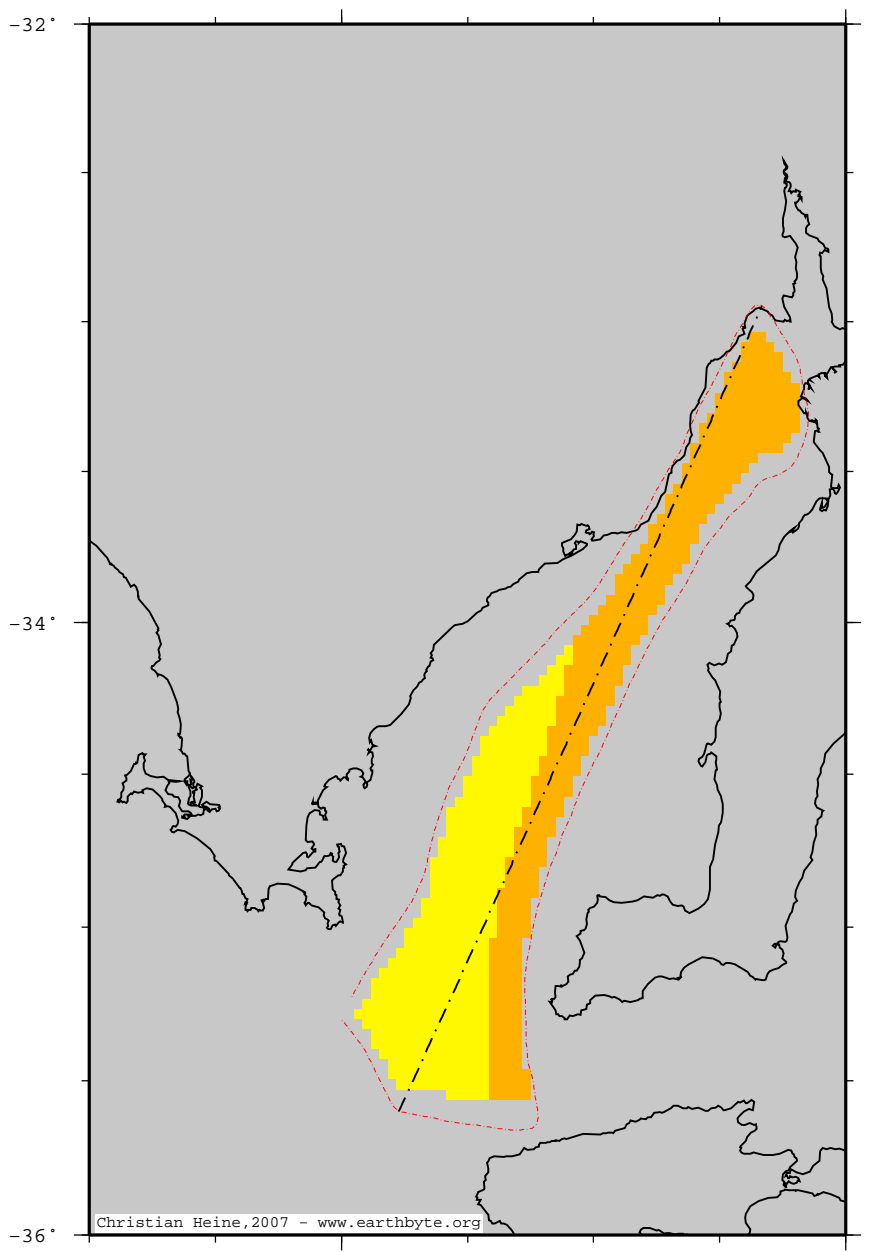

SpencerEmbayment - TC1_z550

Christian Heine, 2007 - www.earthbyte.org

Depth