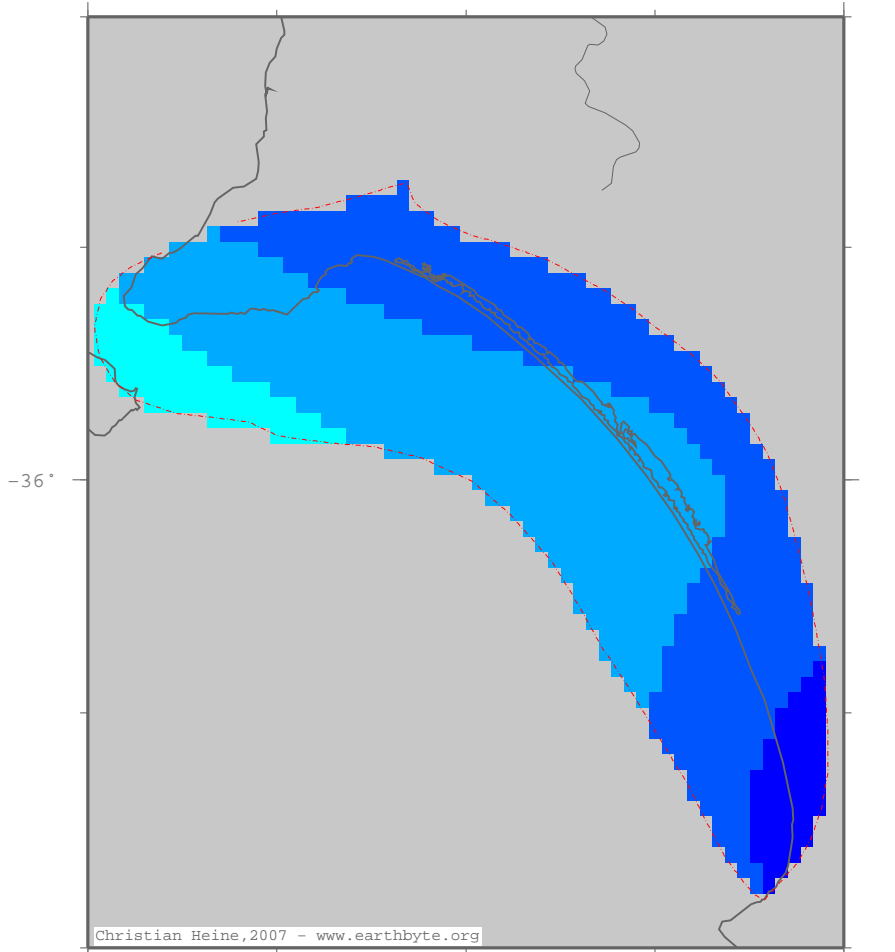

TroubridgeBasin – betased

Crustal extension from sed thickness