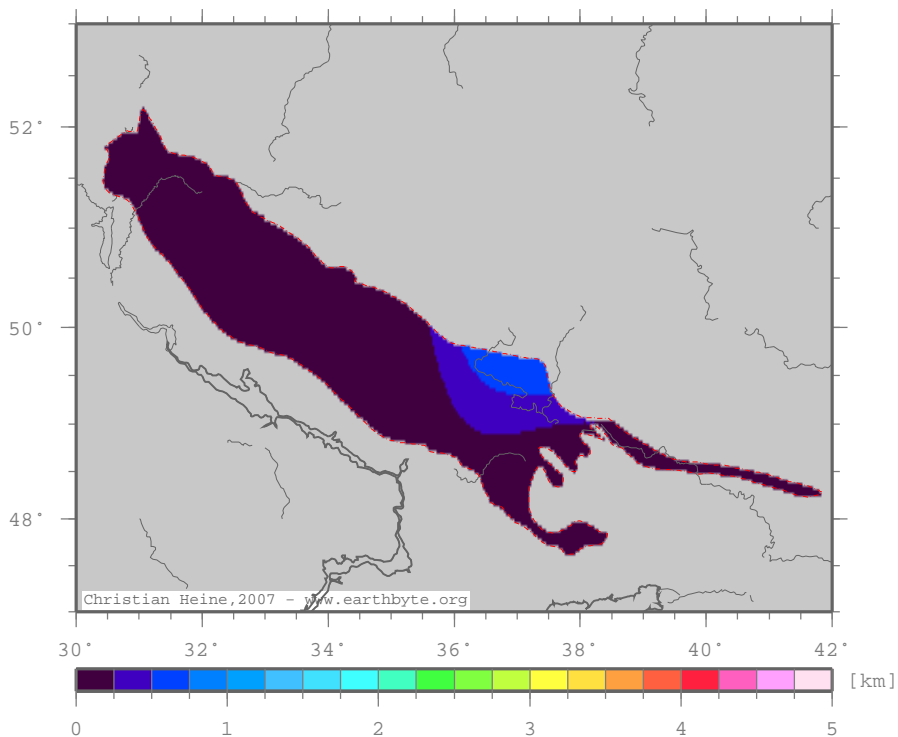

Dnipro-Donets_Basin – ttscrust

Total tectonic subsidence