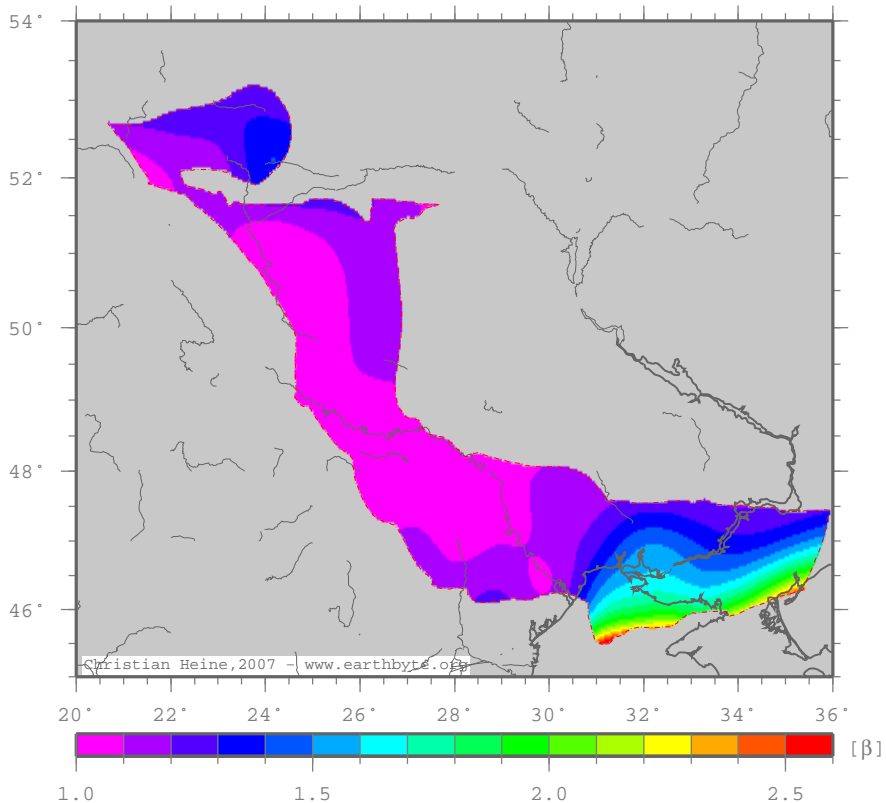

EastEuropeanPlatform – betased

Crustal extension from sed thickness