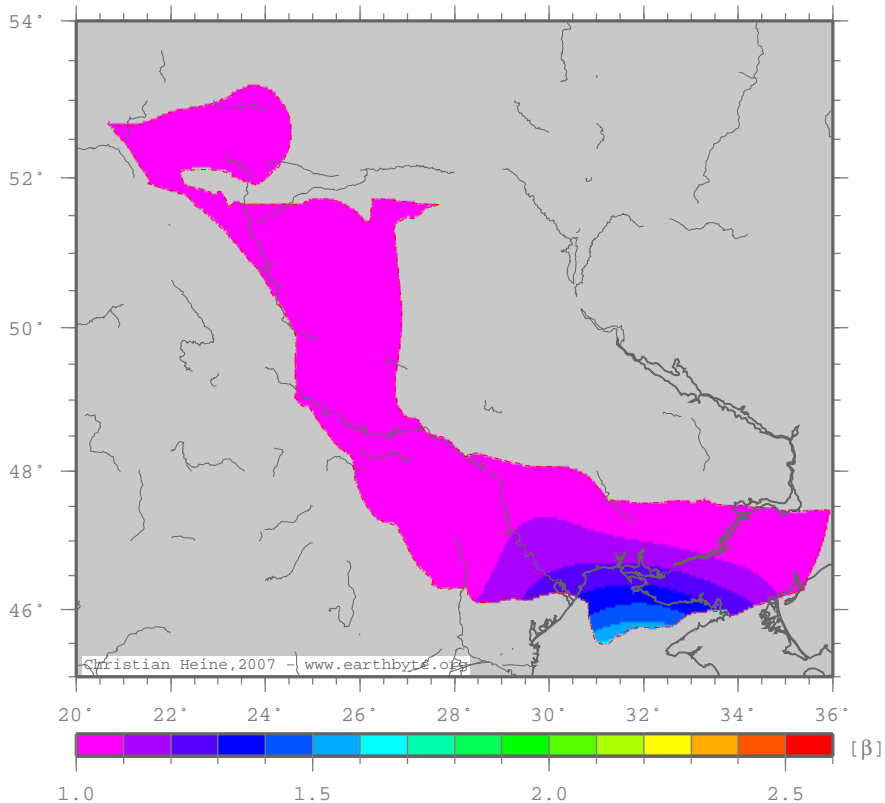

EastEuropeanPlatform – betacrust

Crustal extension factor