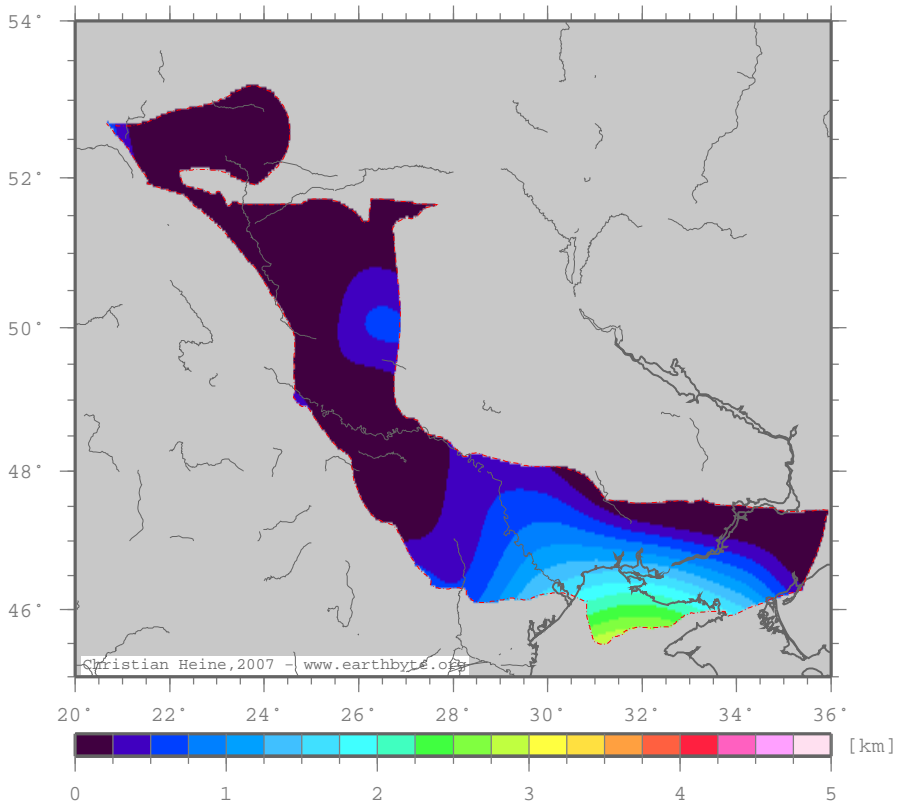

EastEuropeanPlatform – tstrust

Total tectonic subsidence