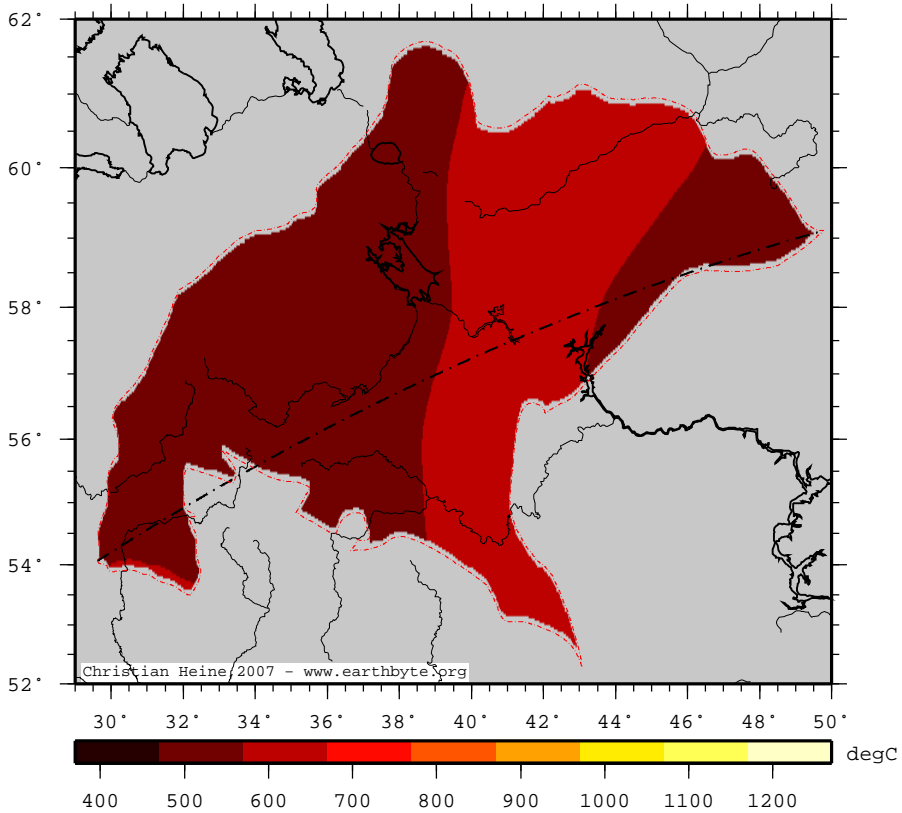

# MoscowBasin\_Synecline – TC1\_T50

Temperature