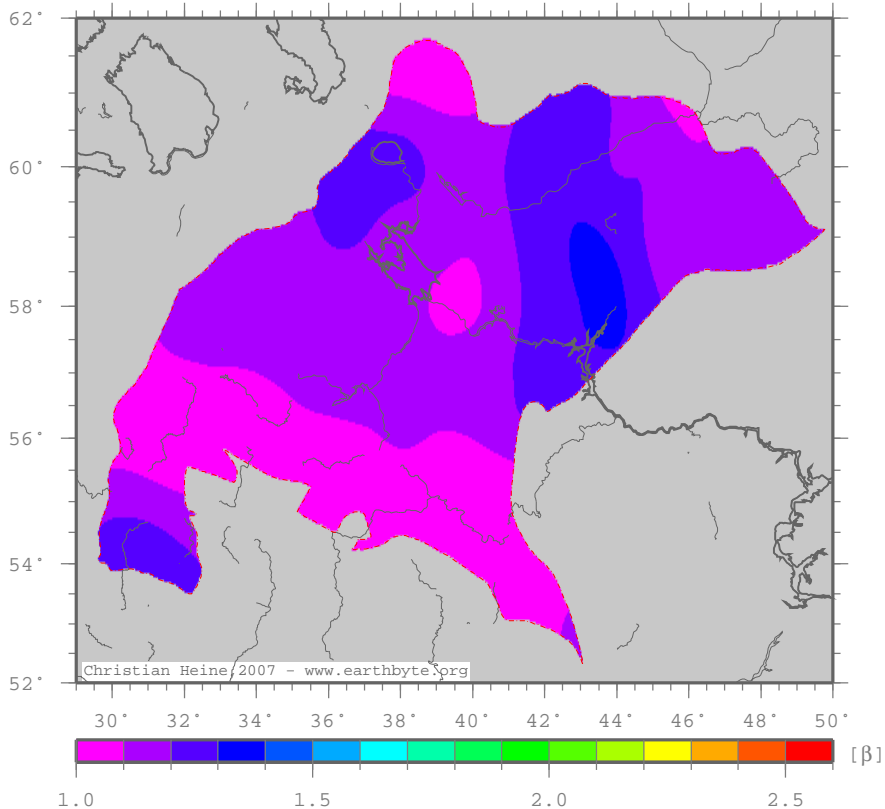

MoscowBasin_Syneclise – betased

Crustal extension from sed thickness