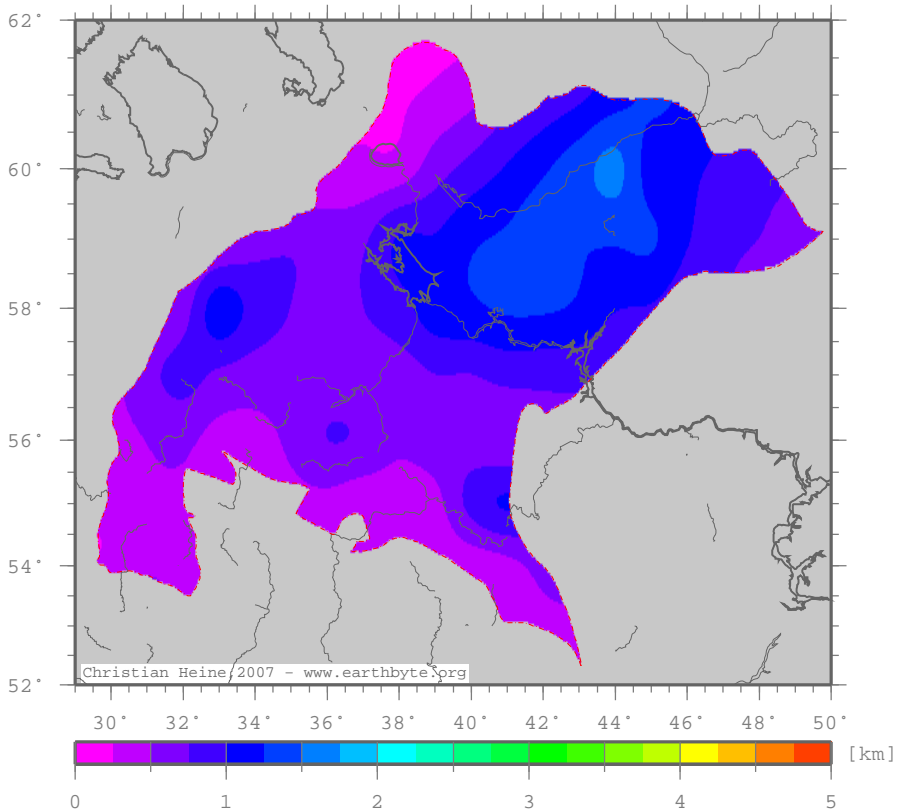

MoscowBasin_Syneclise – isocorr

Isostatic correction