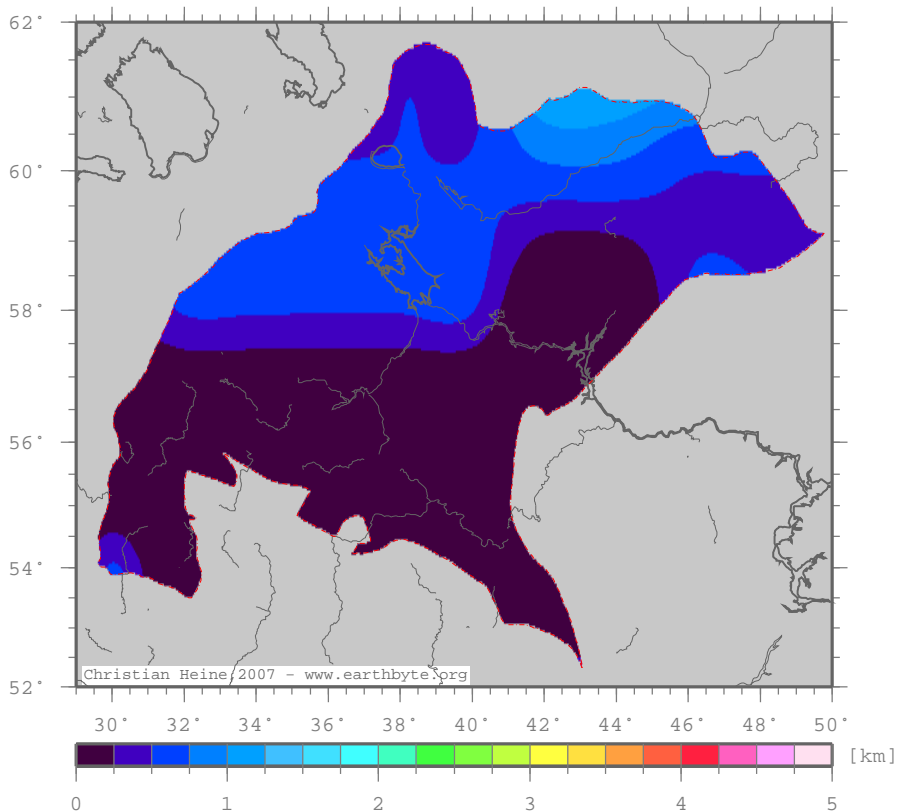

MoscowBasin_Syneclise – tscrust

Total tectonic subsidence