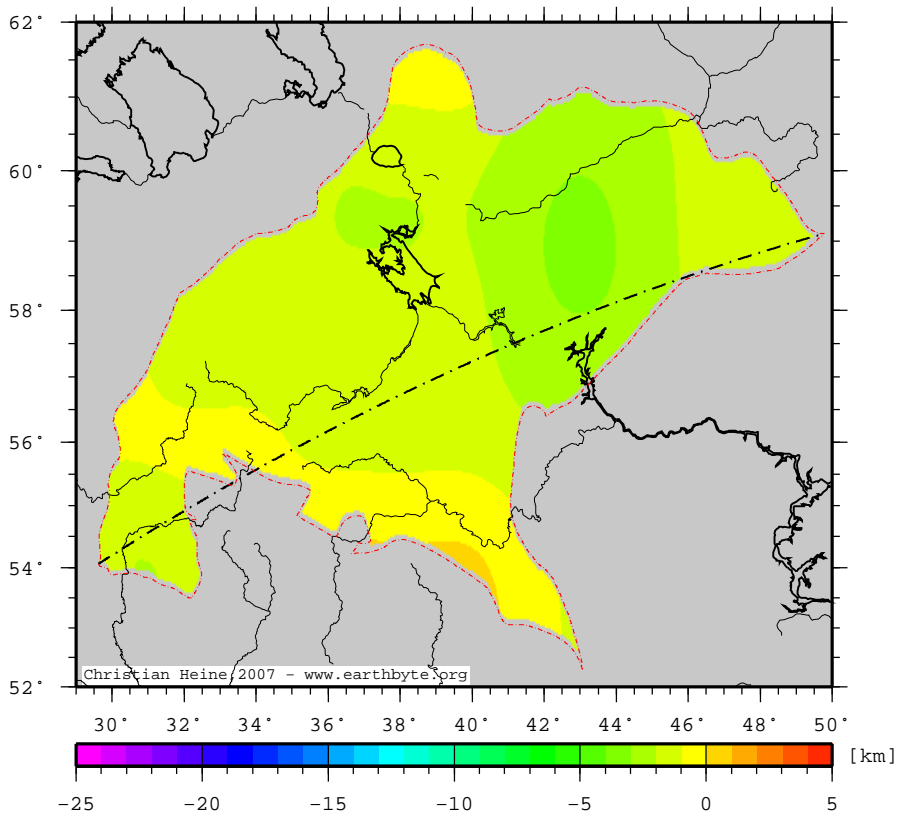

# MoscowBasin\_Syneclise – t4

Depth