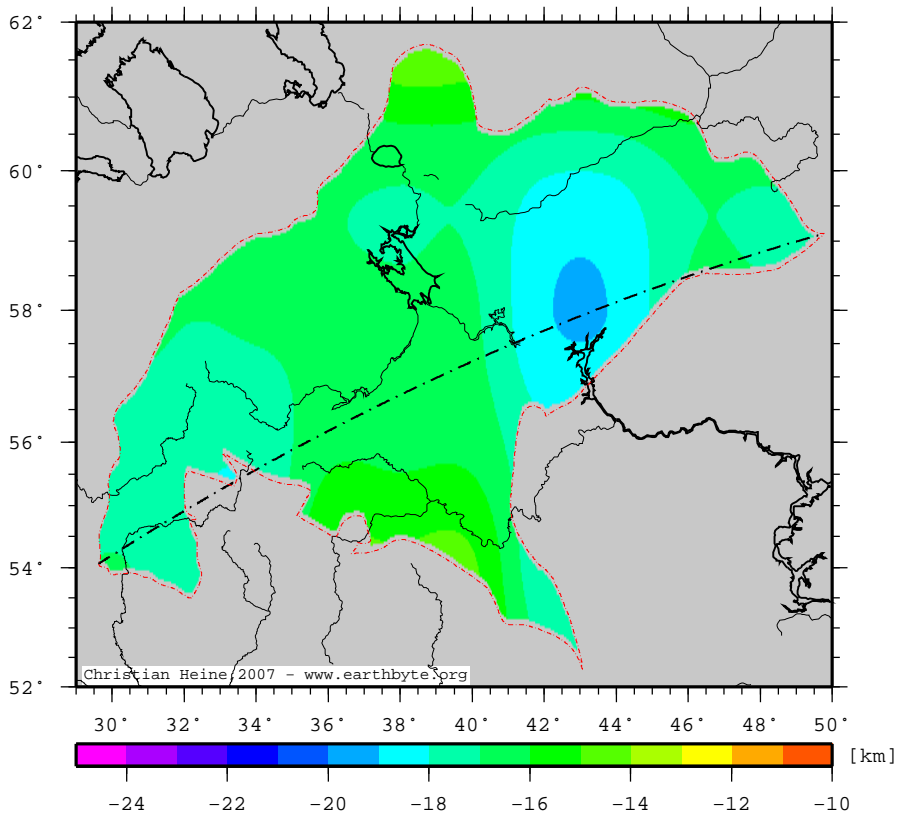

MoscowBasin_Syneclise – t5

Depth