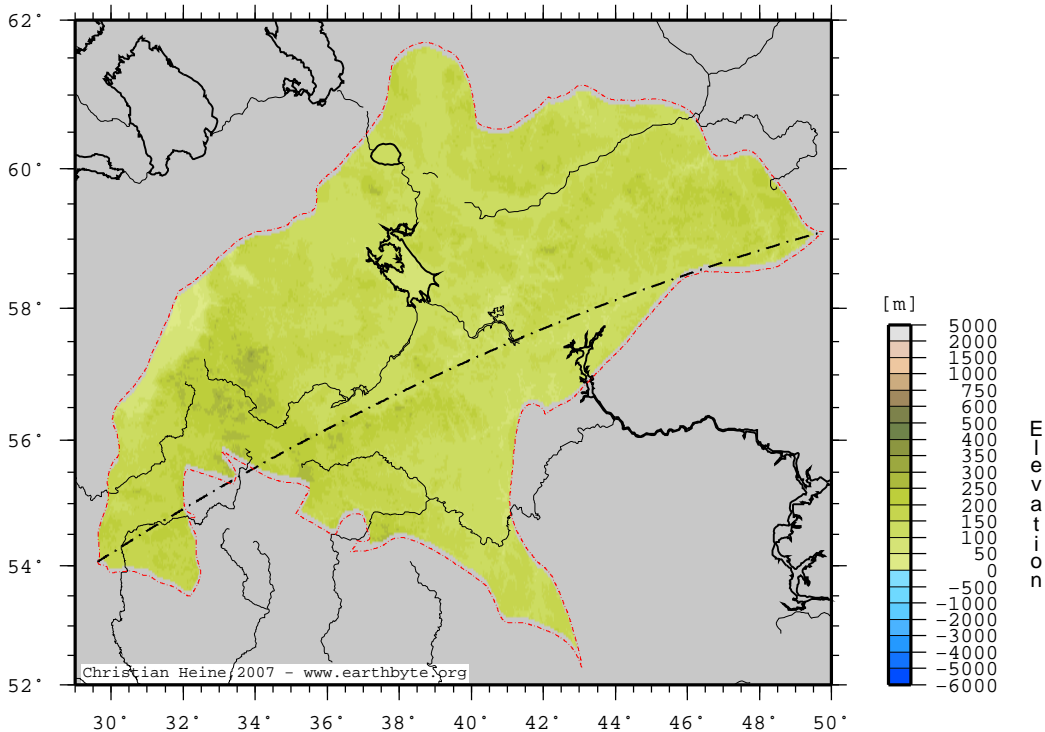

MoscowBasin_Synecline – topography

0 125 250
km