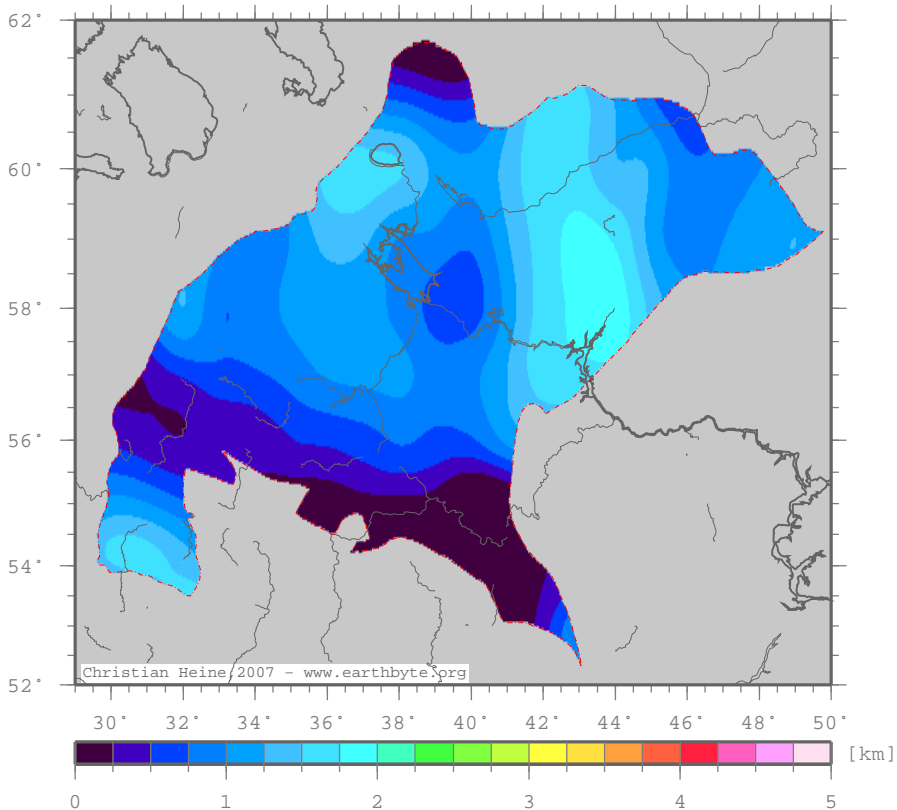

MoscowBasin_Syneclise – ttssed

Total tectonic subsidence