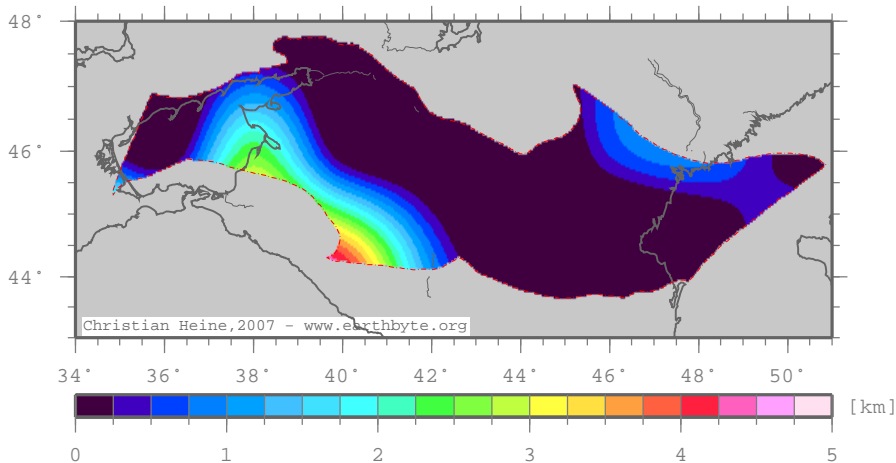

NorthCaucasusPlatform – ttscrust

Total tectonic subsidence