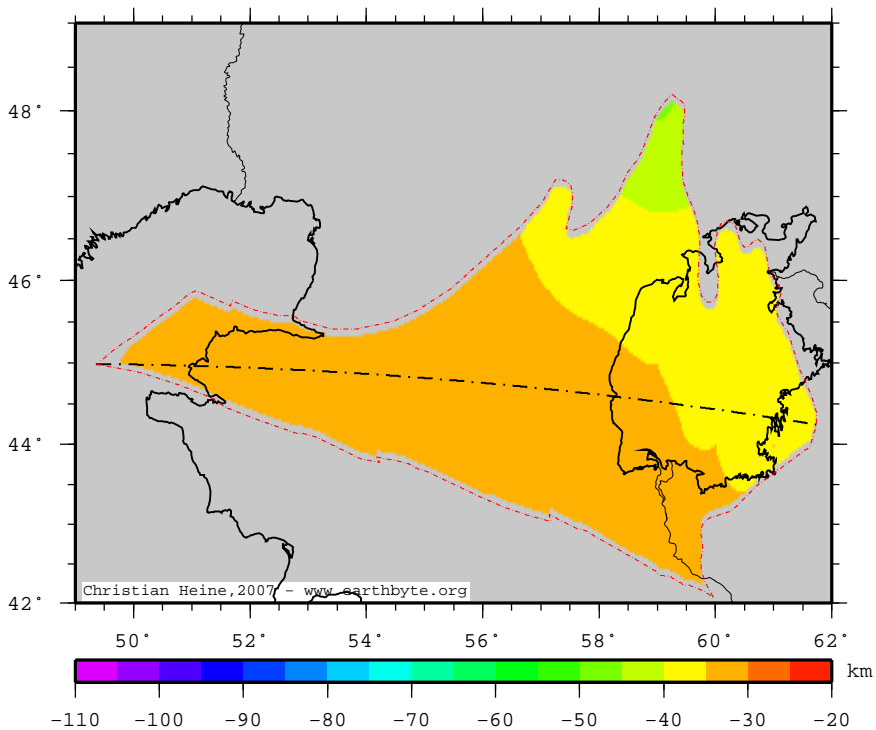

# NorthUstyurtBasin – TC1\_z550

Depth