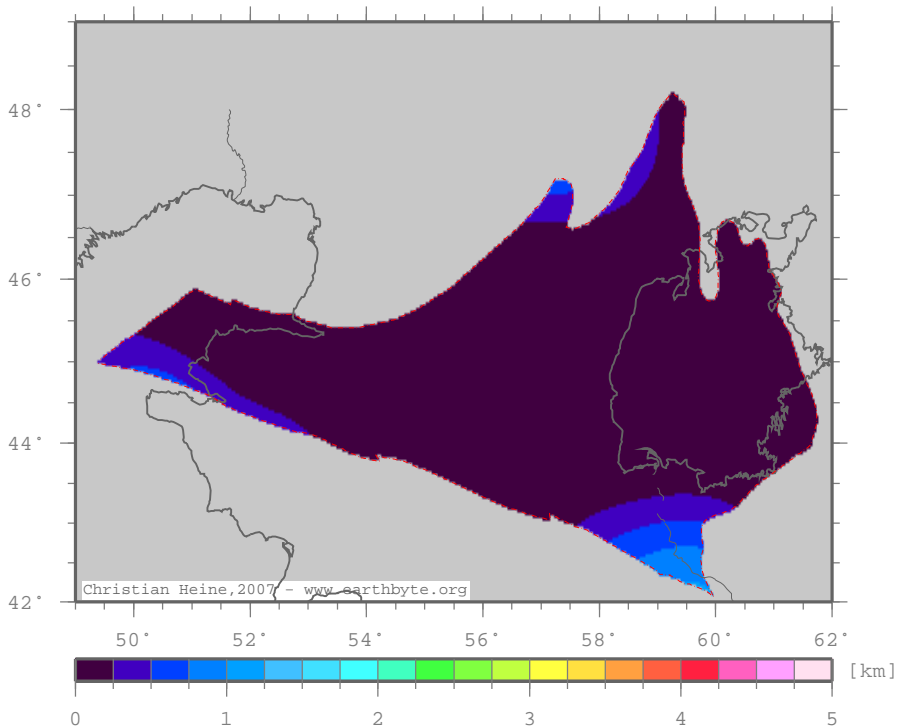

NorthUstyurtBasin – ttscrust

Total tectonic subsidence