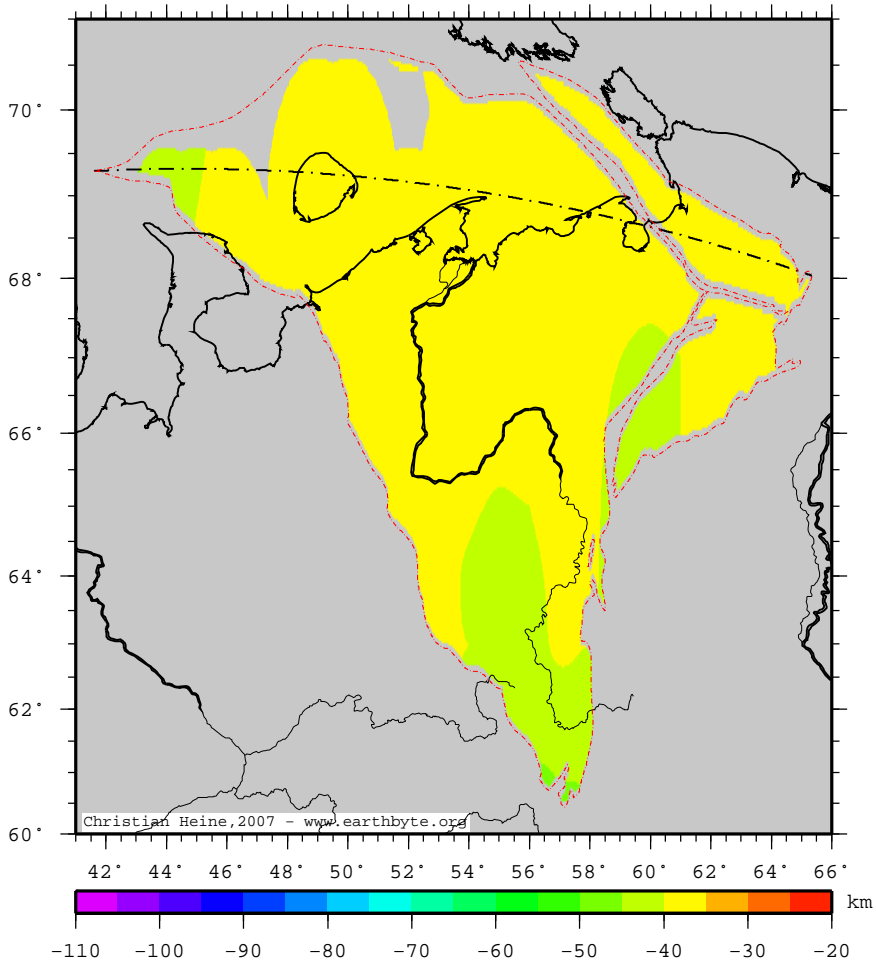

# Timan-PechoraBasin – TC1\_z550

Depth