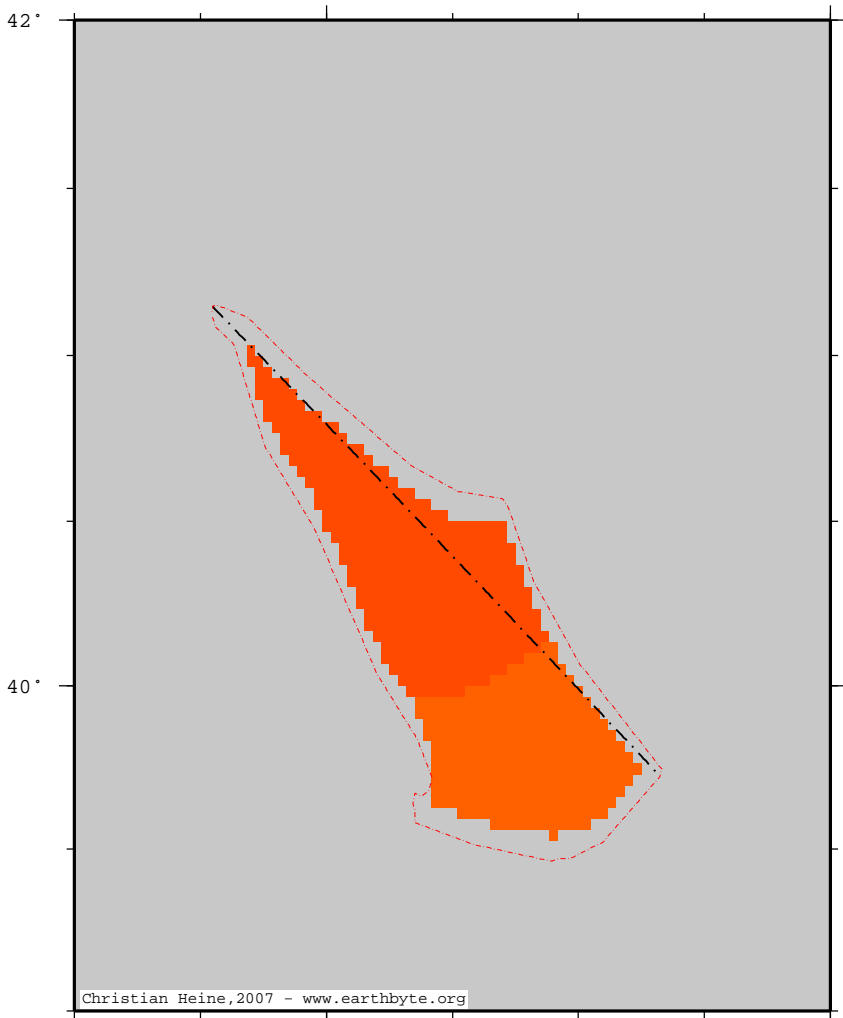

# UchtaganTrough – TC1\_gradTlith

Gradient