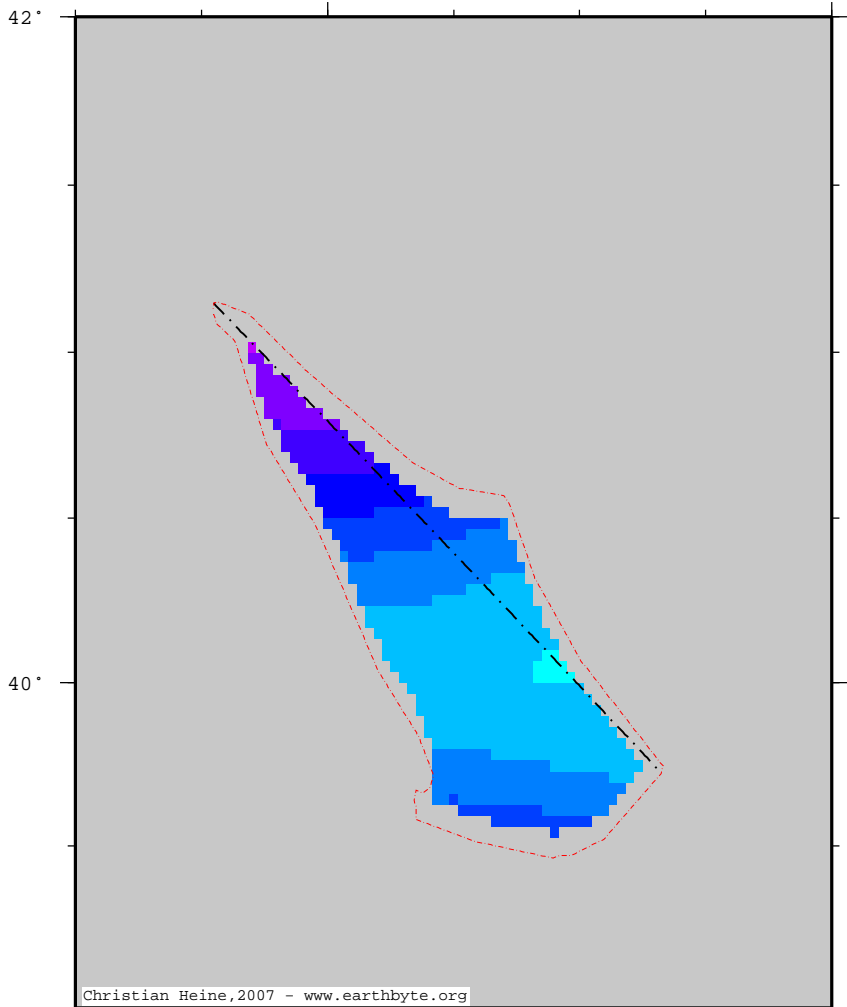

# UchtaganTrough – laskesedthick

Thickness