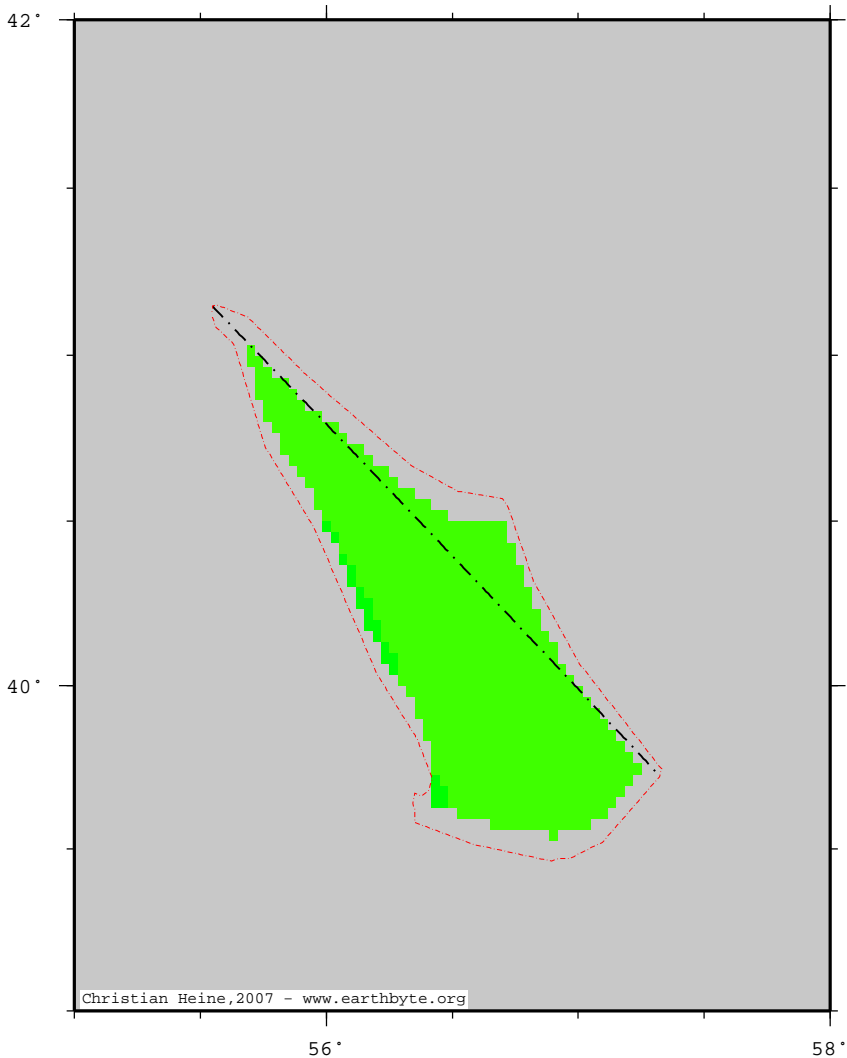

UchtaganTrough – plaincrust

Thickness