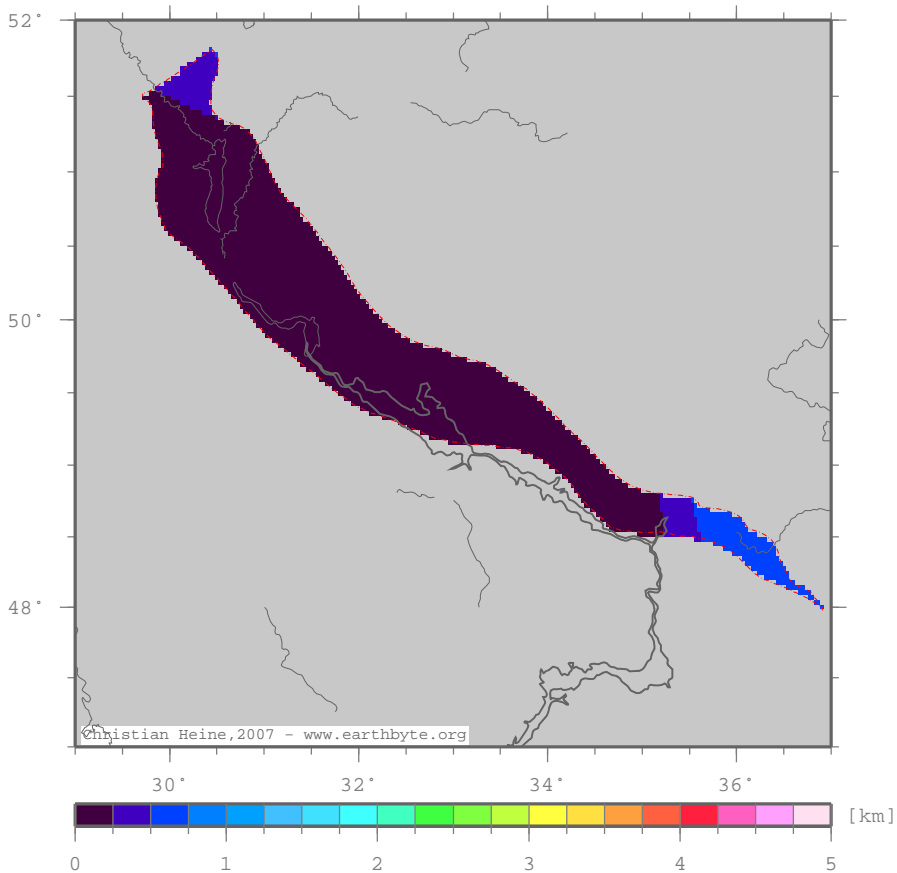

UkrainianShieldNorthernSlope – ttscrust

Total tectonic subsidence