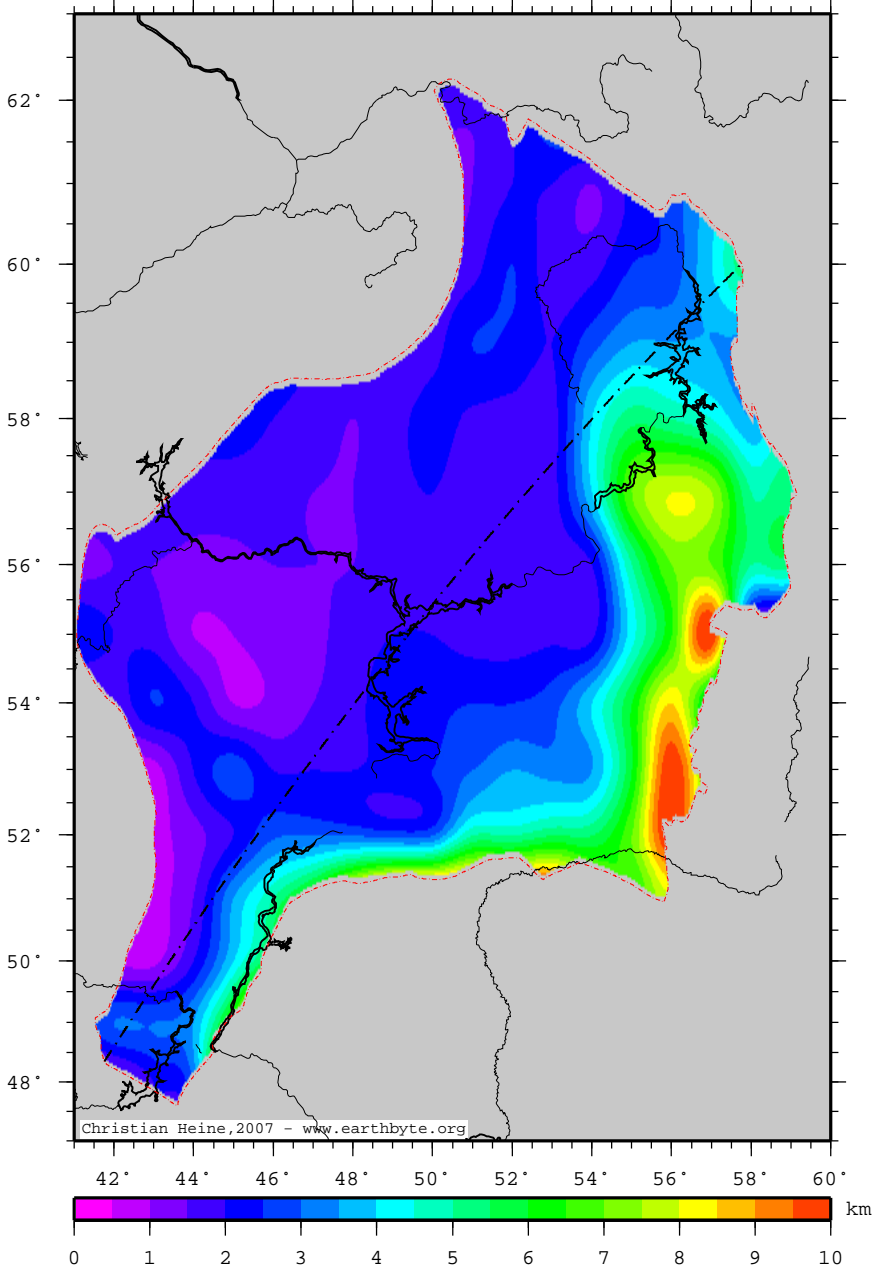

# Volga-UralBasin – laskesedthick

Thickness