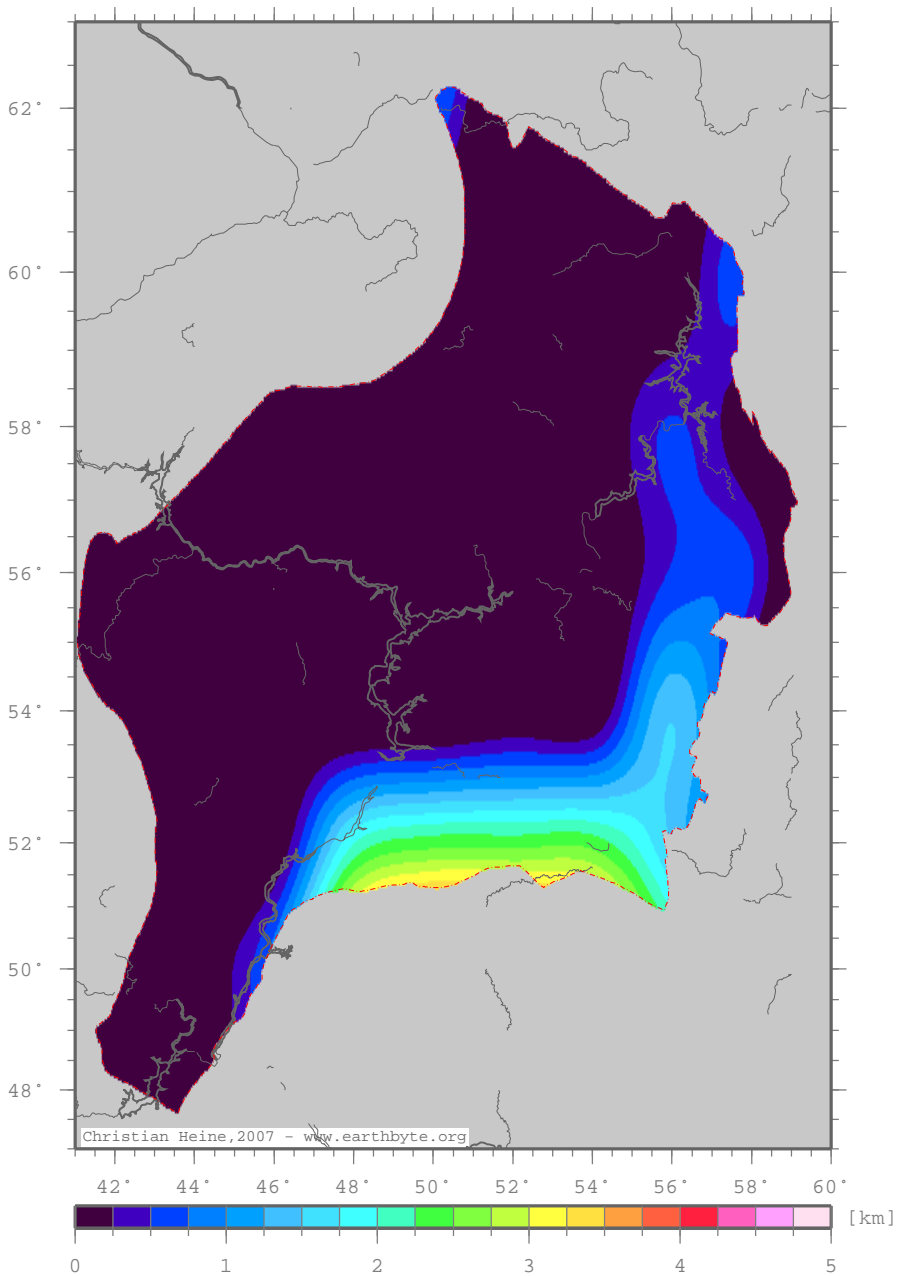

# Volga-UralBasin – ttscrust

Total tectonic subsidence