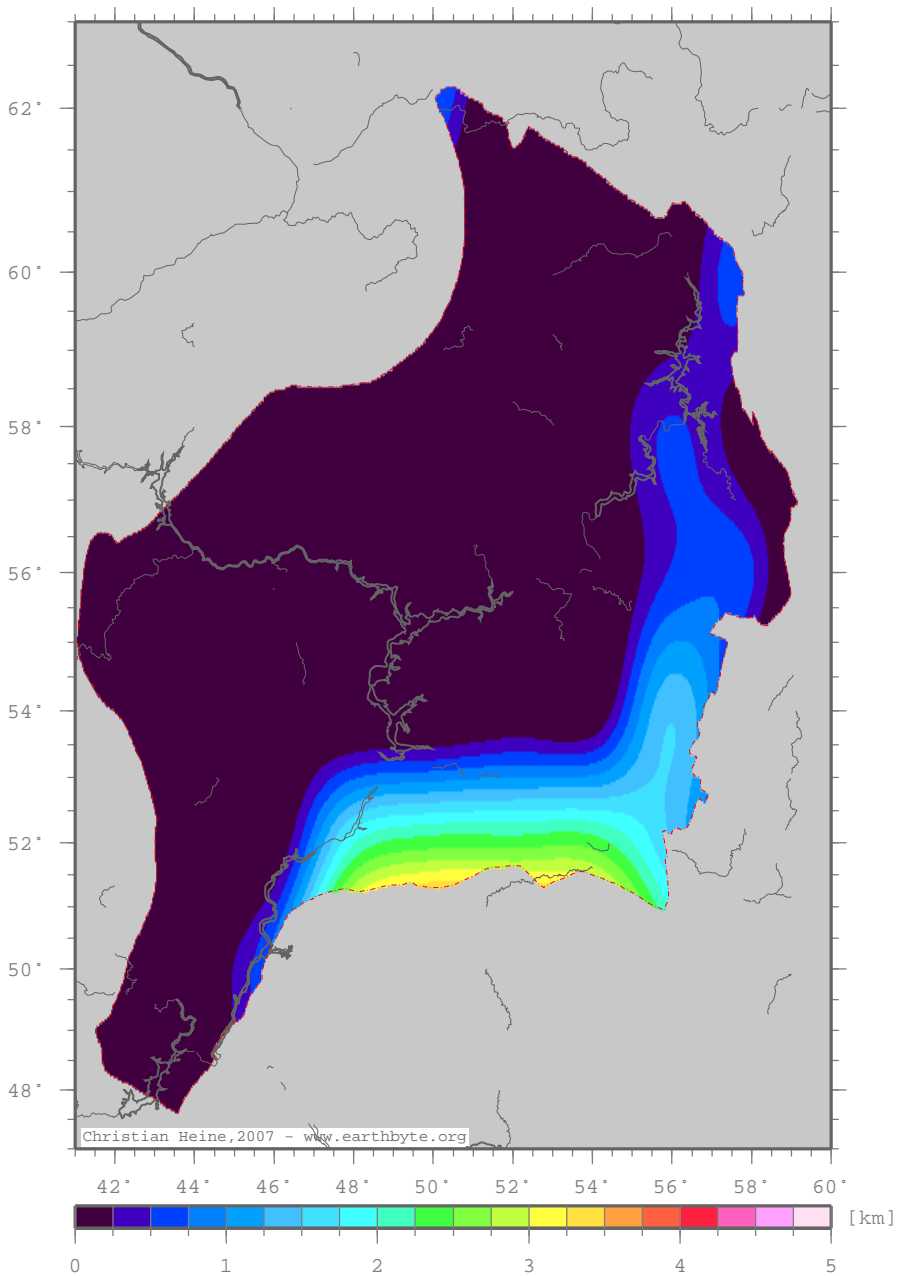

Volga-UralBasin – ttscrust

Total tectonic subsidence