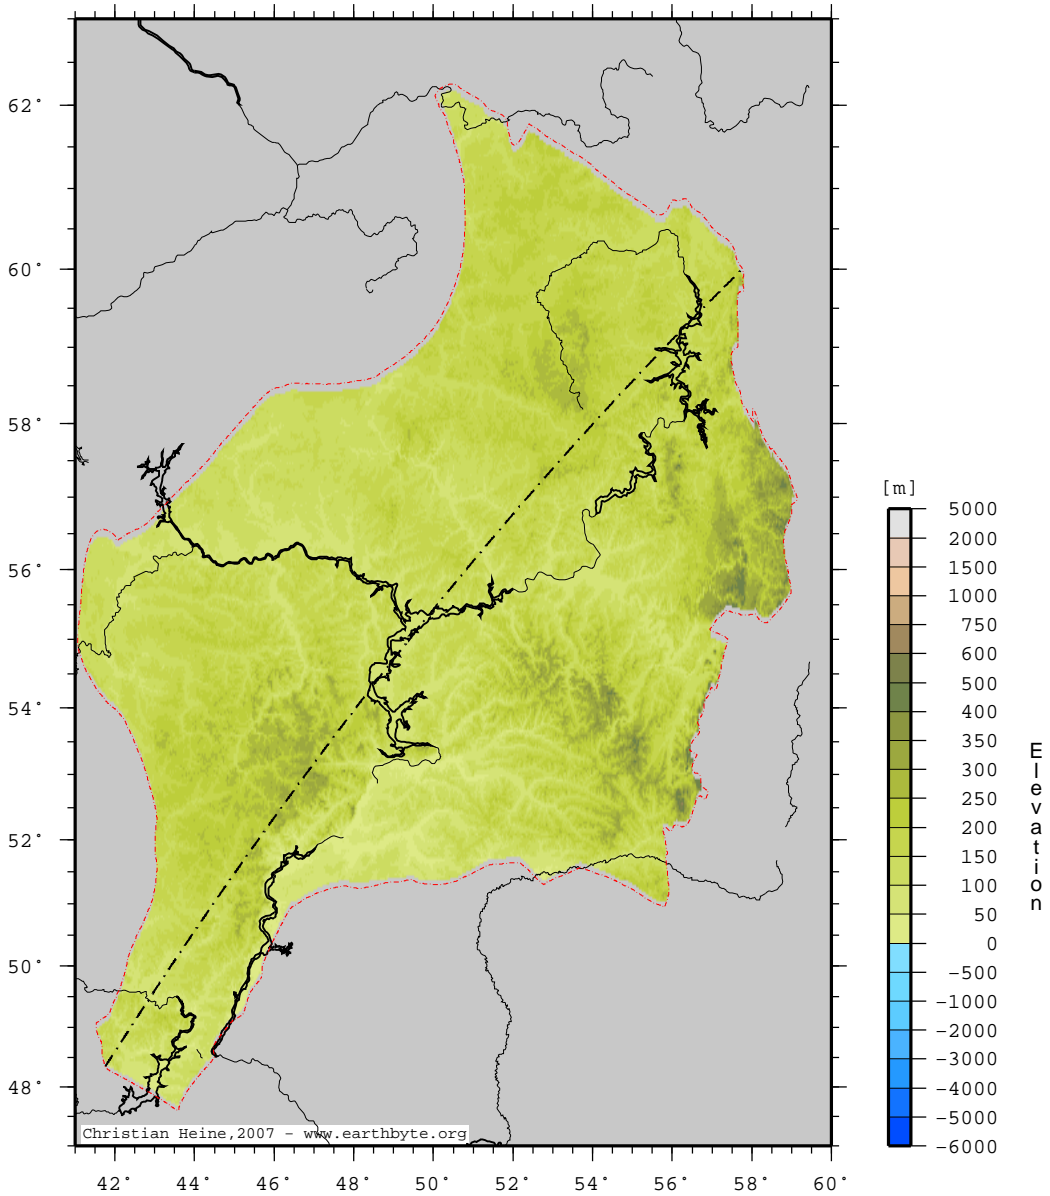

Volga-UralBasin - topography

Christian Heine, 2007 - www.earthbyte.org