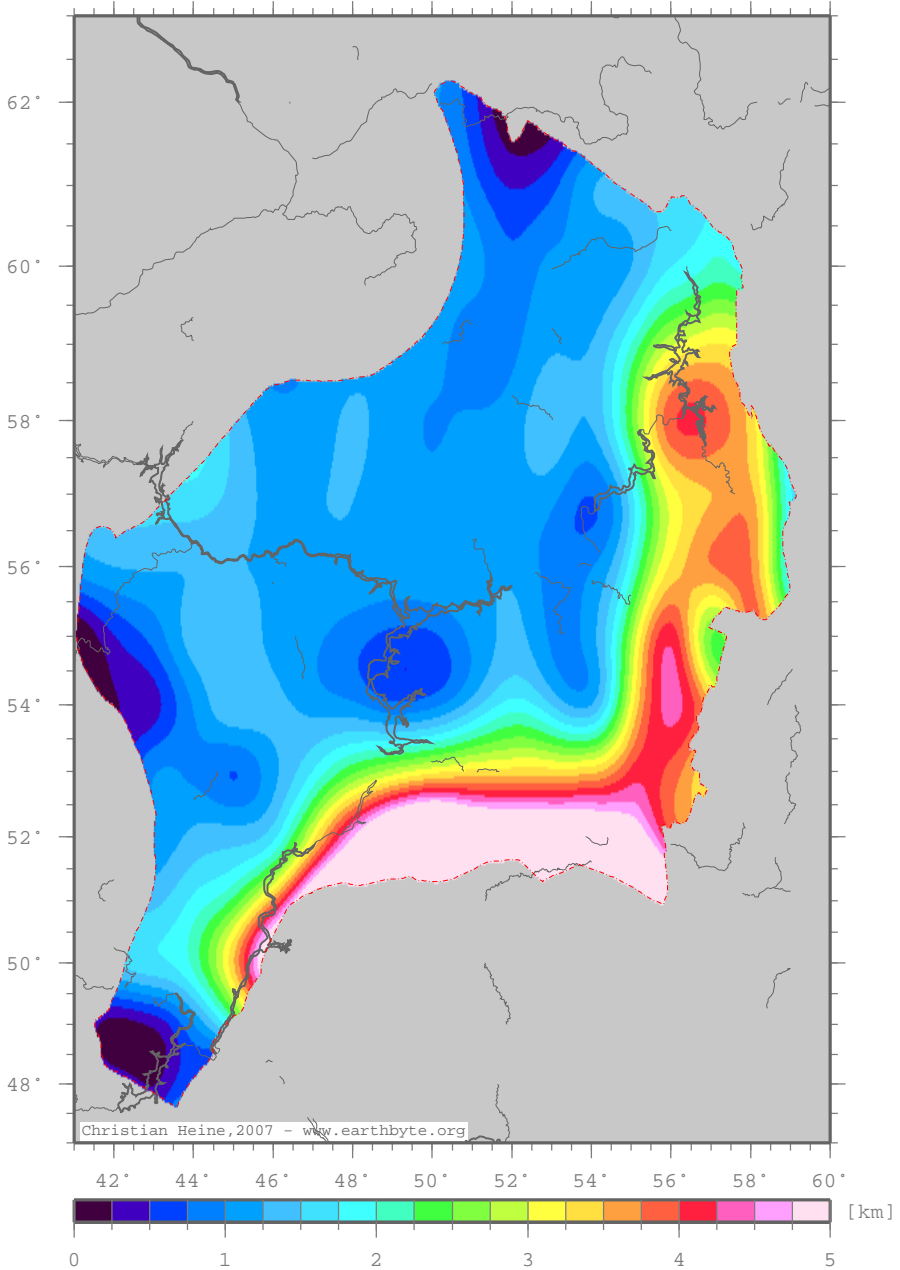

Volga-UralBasin – tssed

Total tectonic subsidence