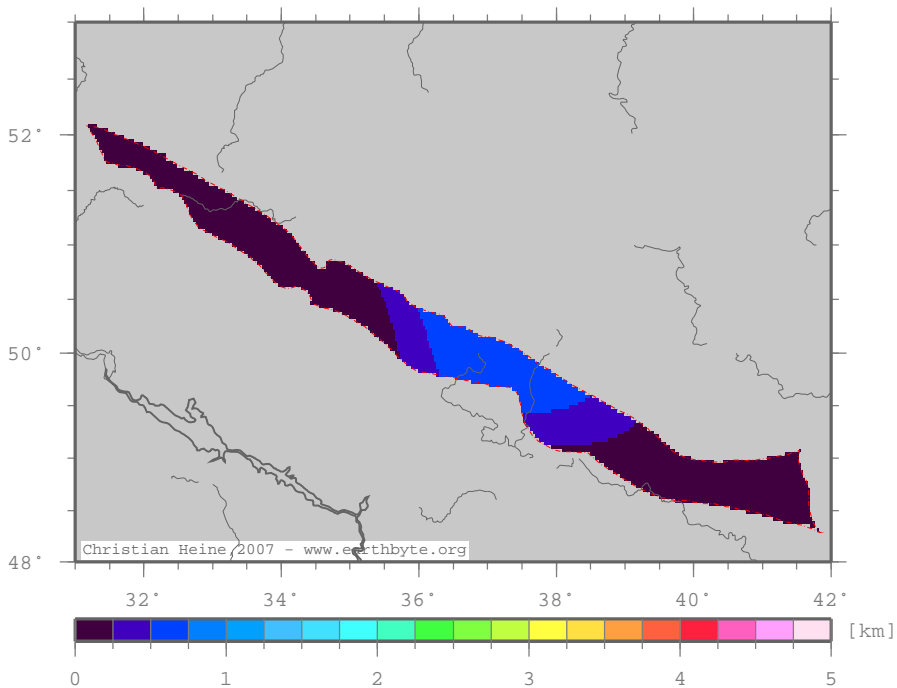

# VoronezhArchSouthernSlope – ttscrust

Total tectonic subsidence