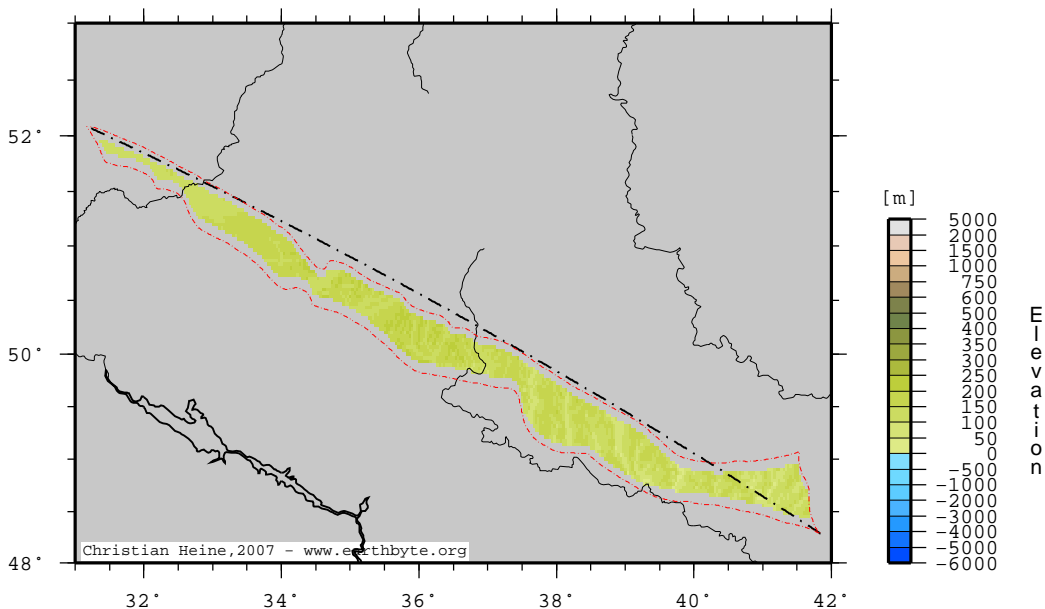

VoronezhArchSouthernSlope – topography

0 125 250
km