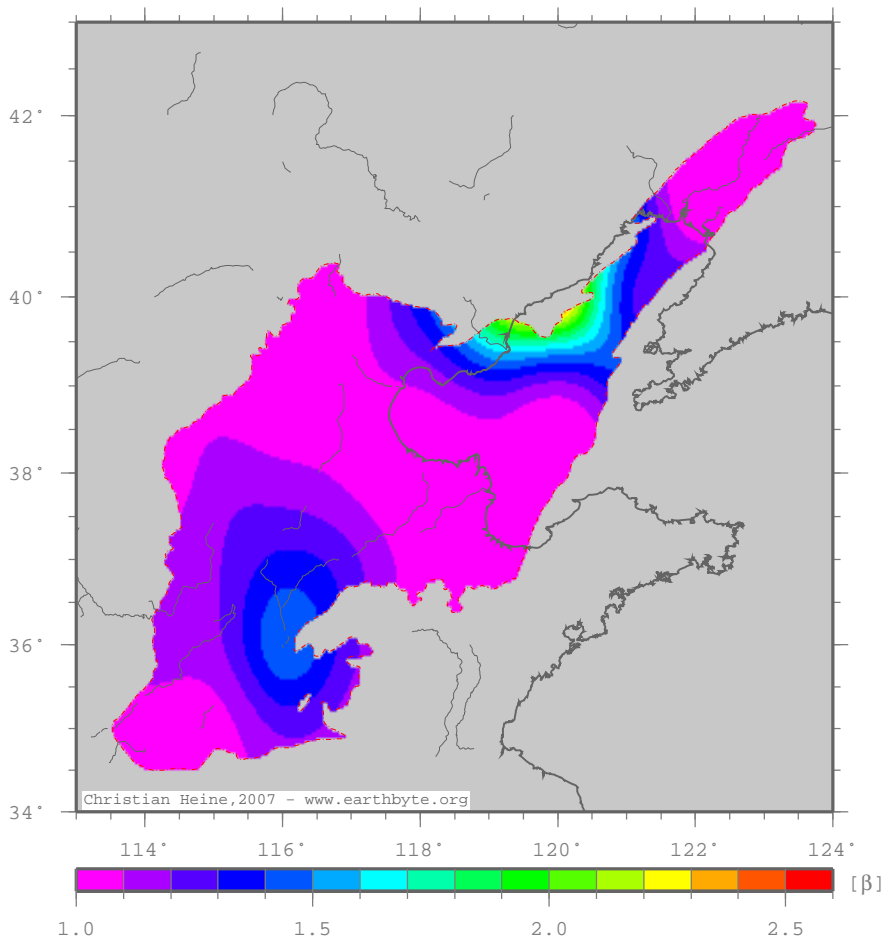

# BohaiGulfBasin – betased

Crustal extension from sed thickness