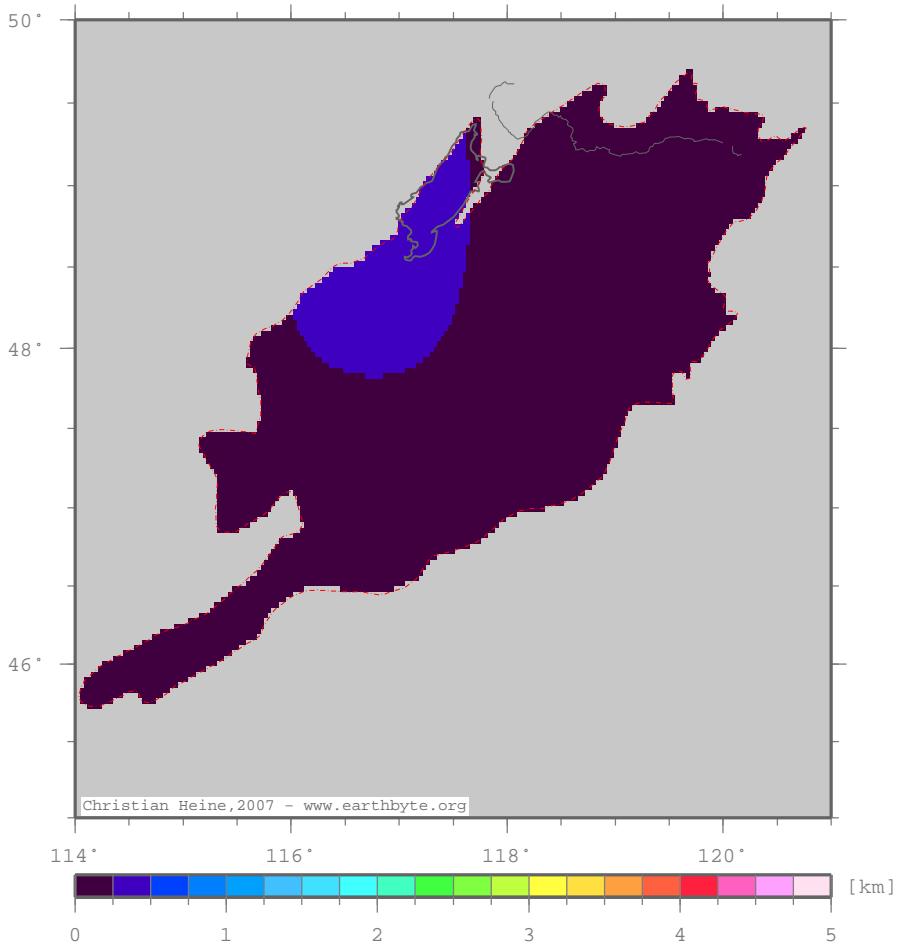

Hailar_HulunchiBasin – ttscrust

Total tectonic subsidence