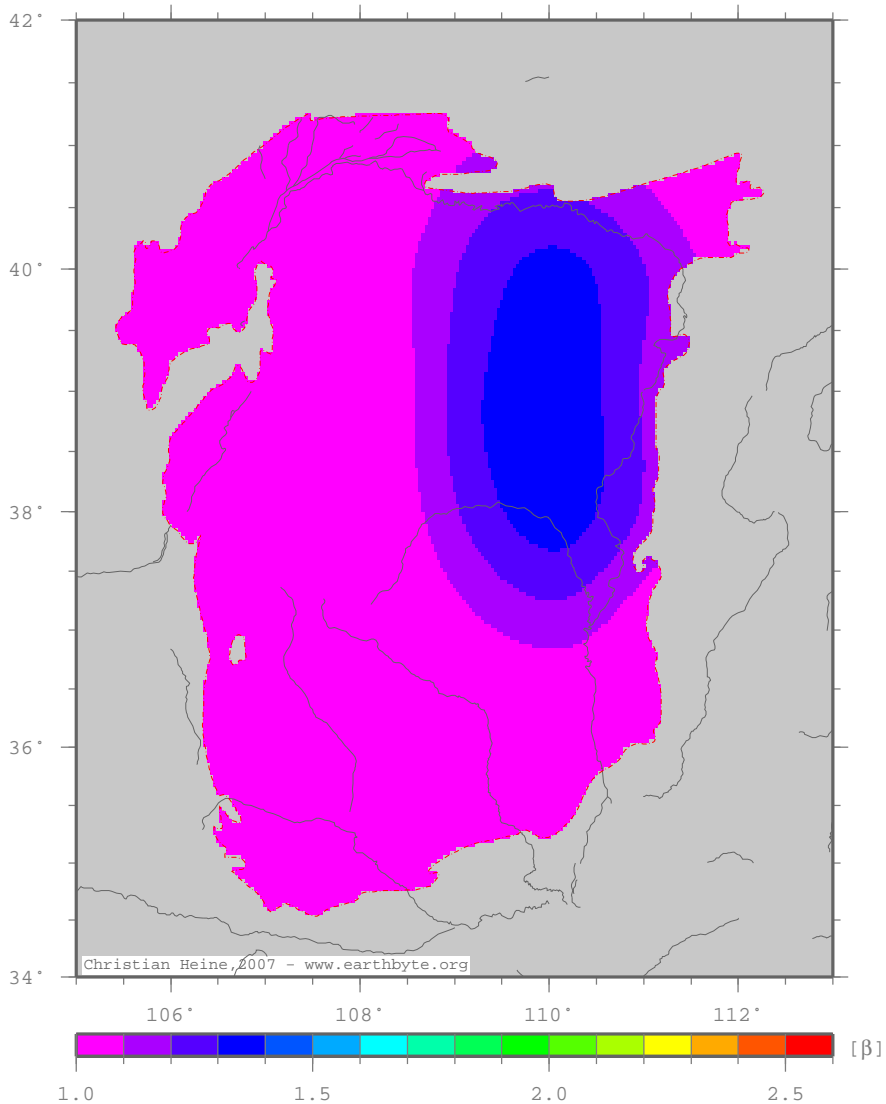

# Ordos\_ShaanganningBasin – betased

Crustal extension from sed thickness