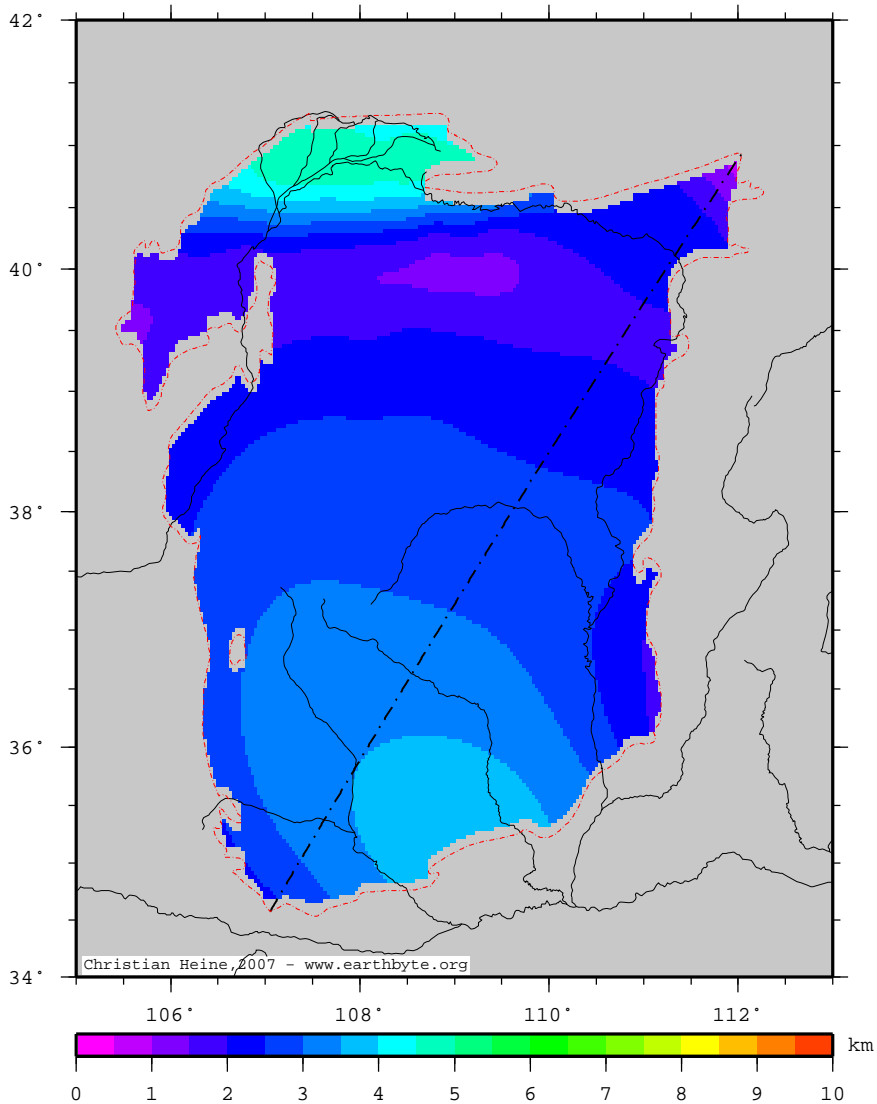

# Ordos\_ShaanganningBasin – mobilisopachs

Thickness