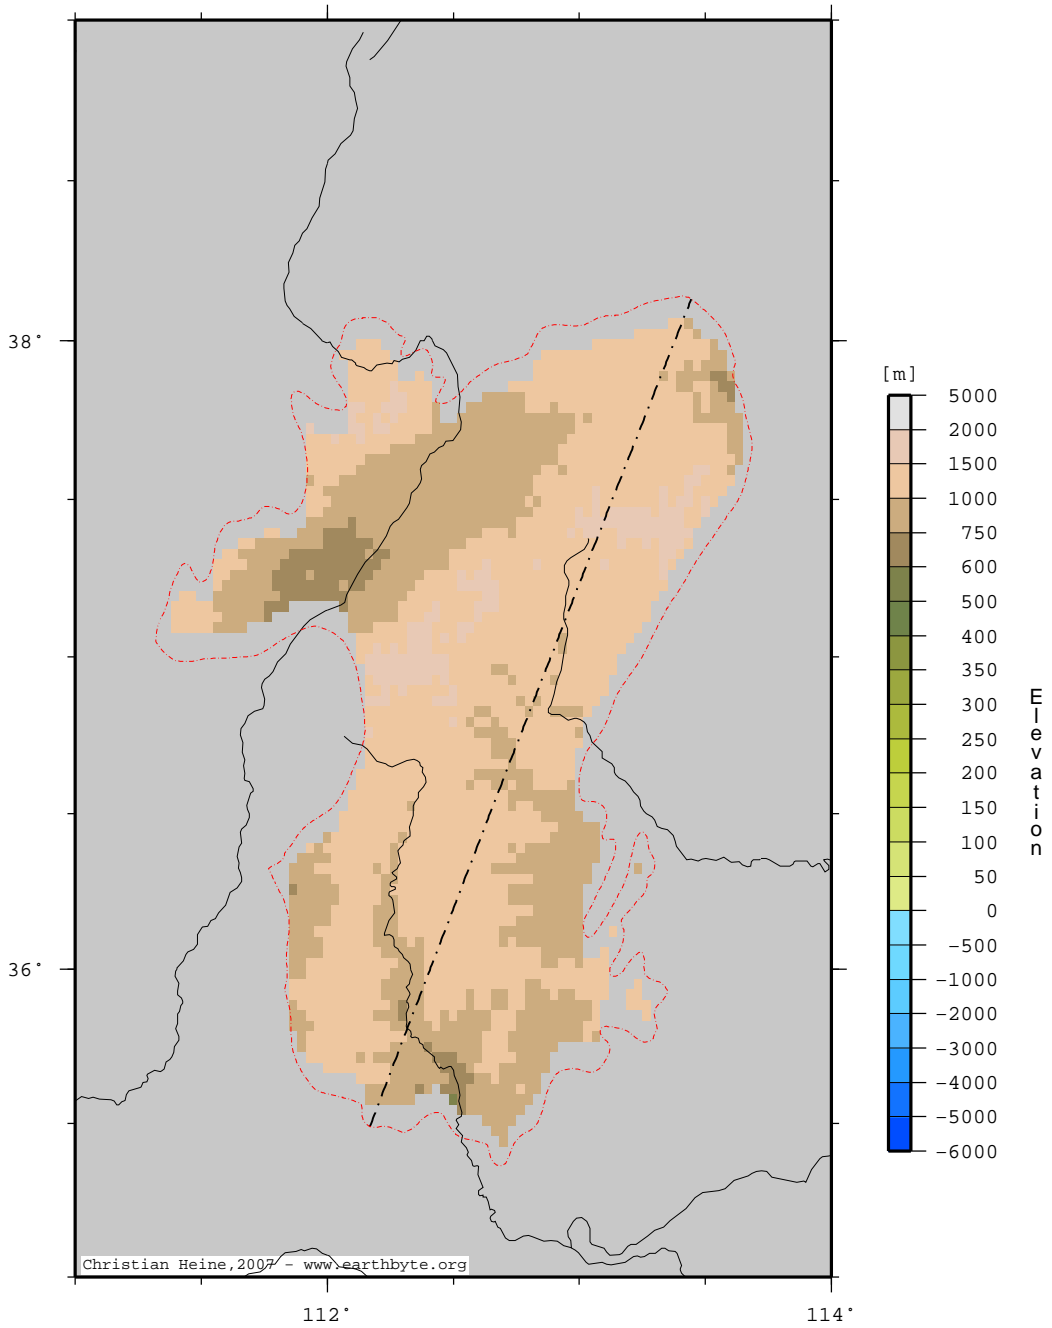

QinshuiBasin – topography

Christian Heine, 2007 - www.earthbyte.org