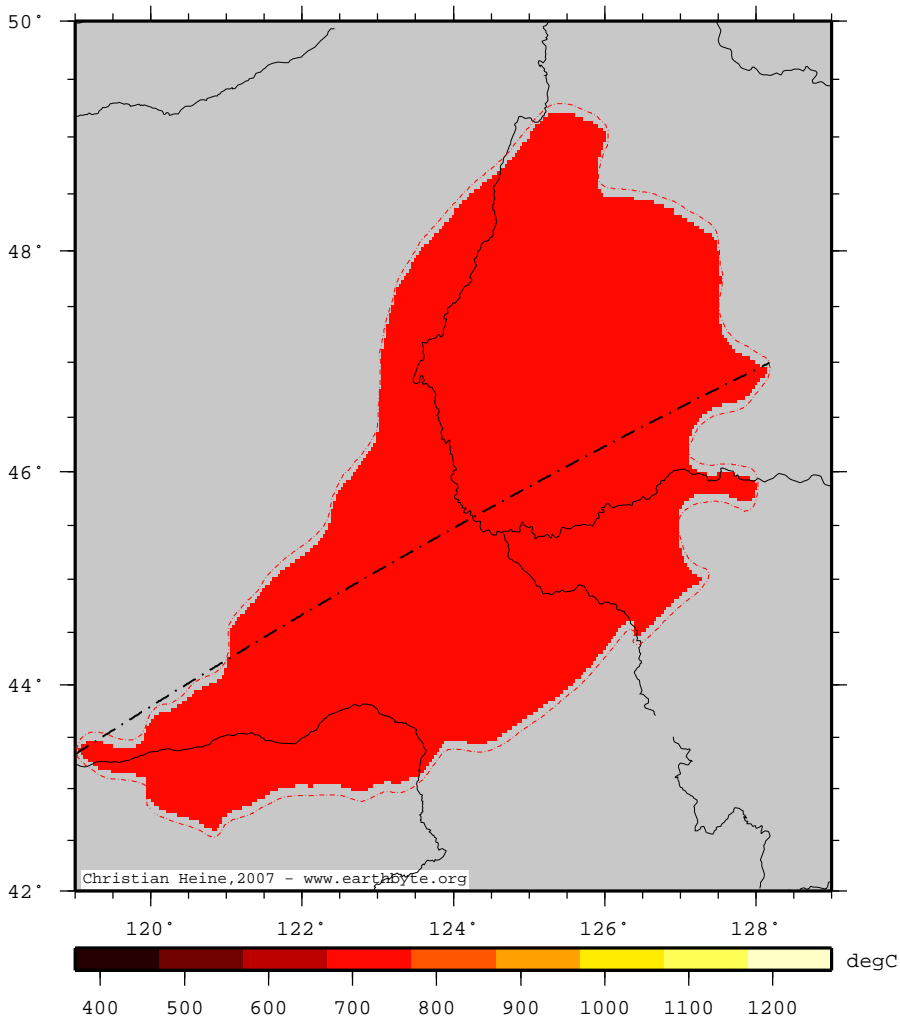

SongliaoBasin – TC1_T50

Temperature