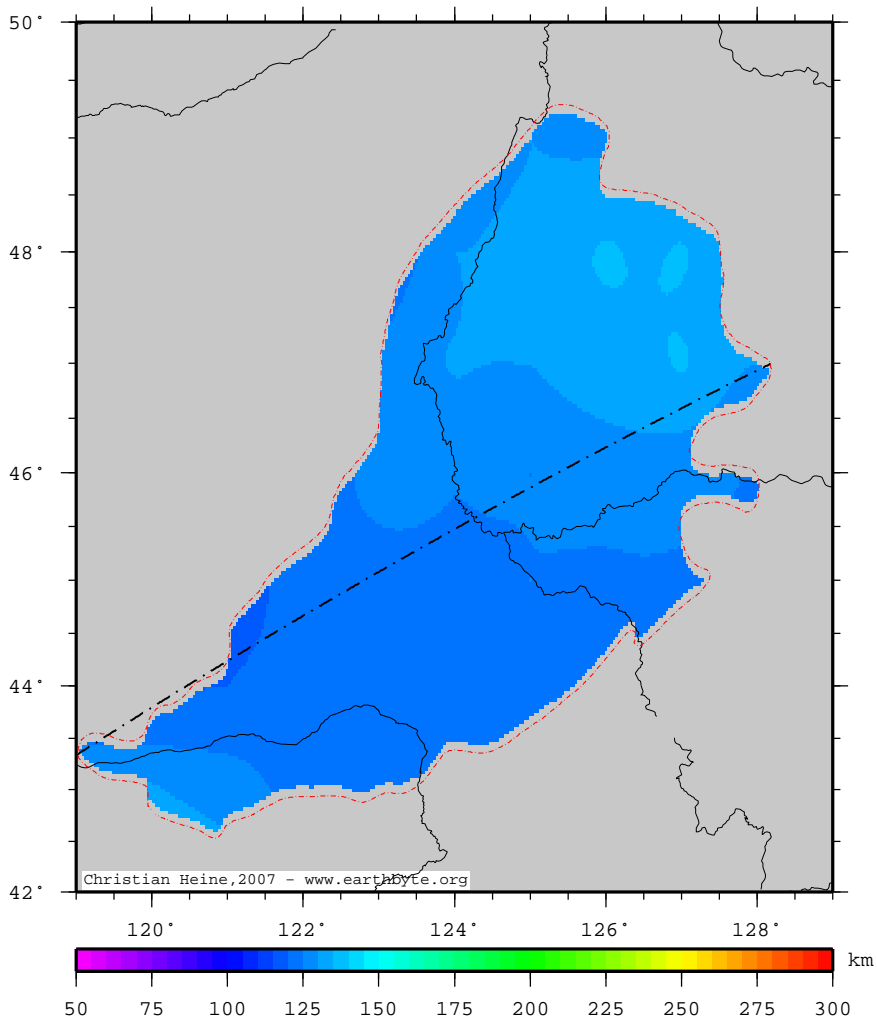

# SongliaoBasin – TC1\_z1300

Thickness