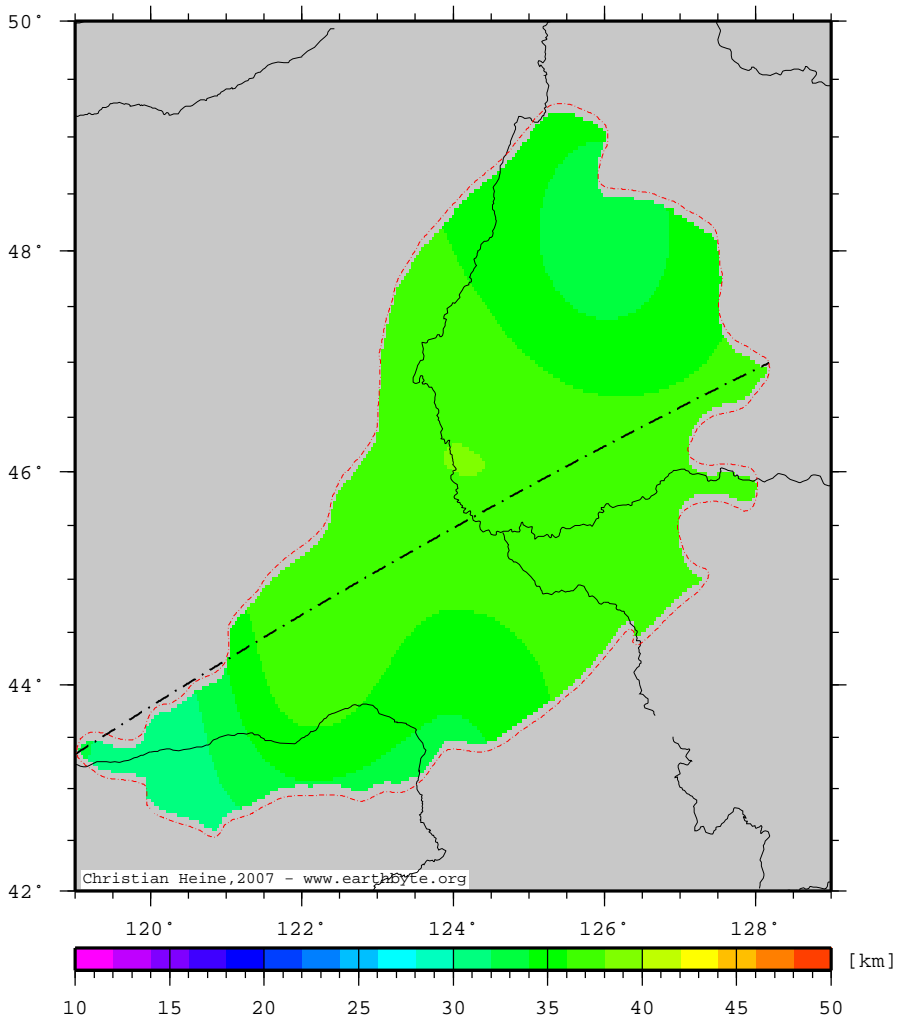

SongliaoBasin – plaincrust

Thickness