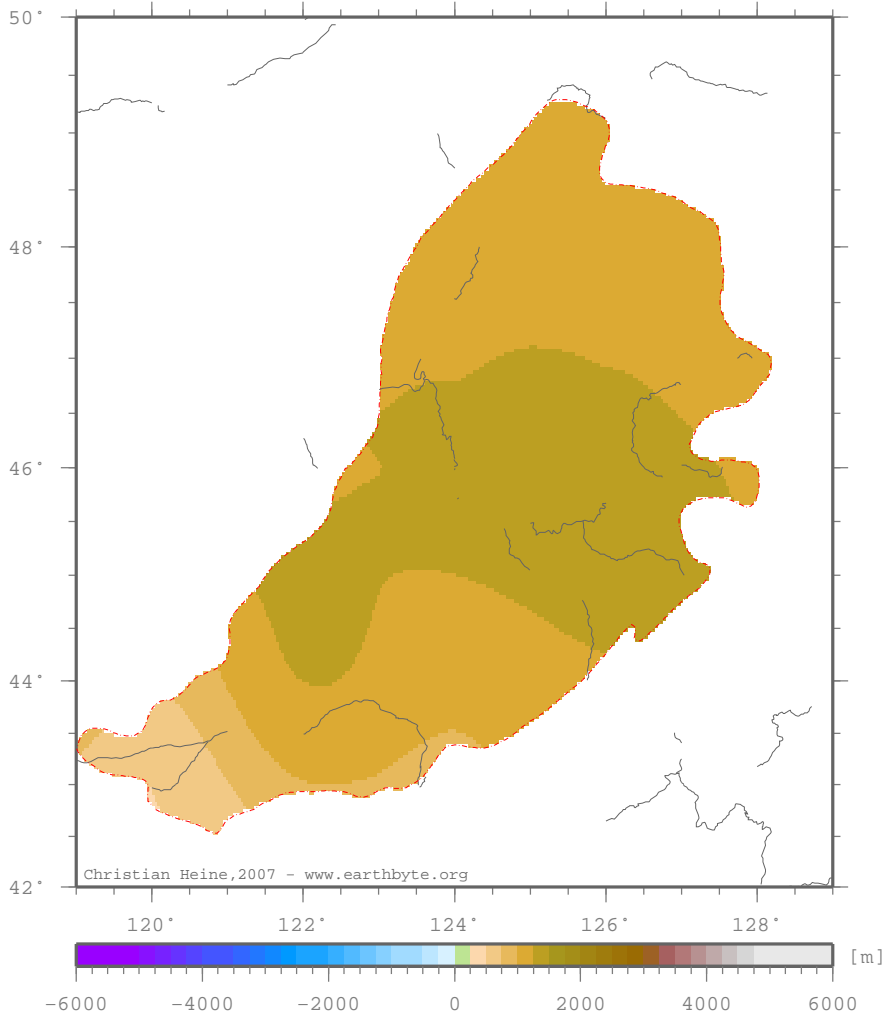

# SongliaoBasin – predele

Elevation