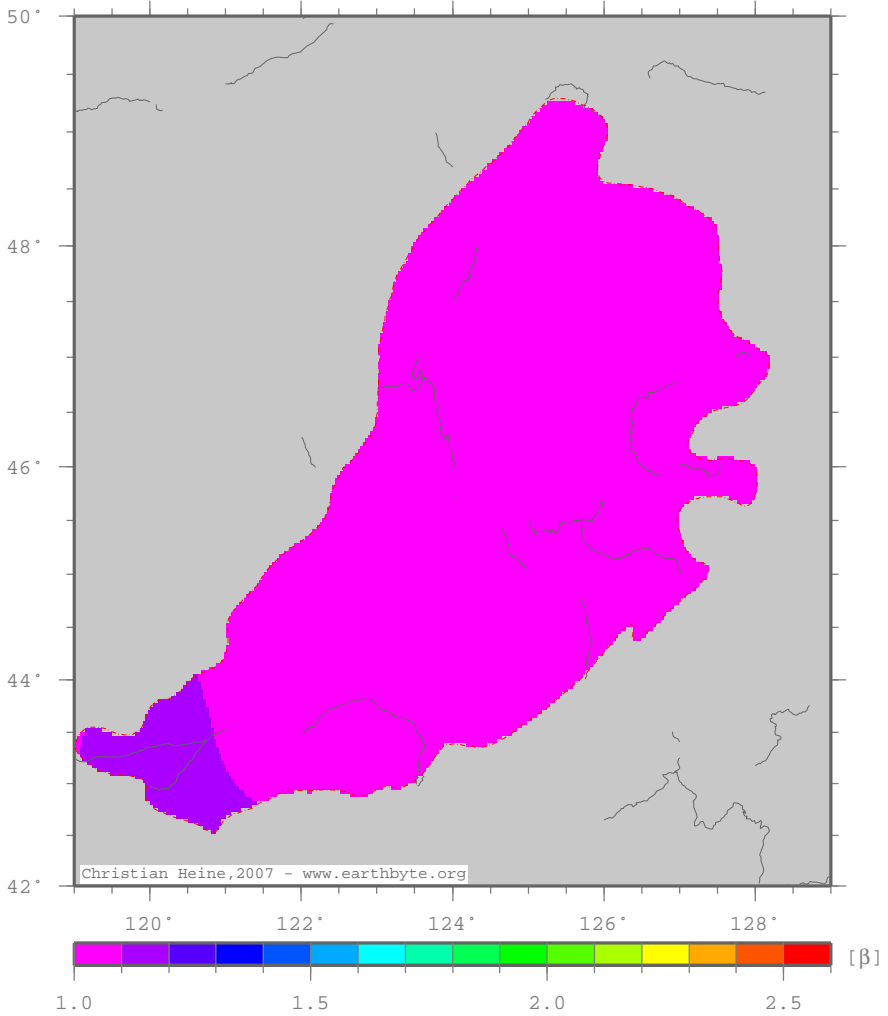

# SongliaoBasin – betacrust

Crustal extension factor