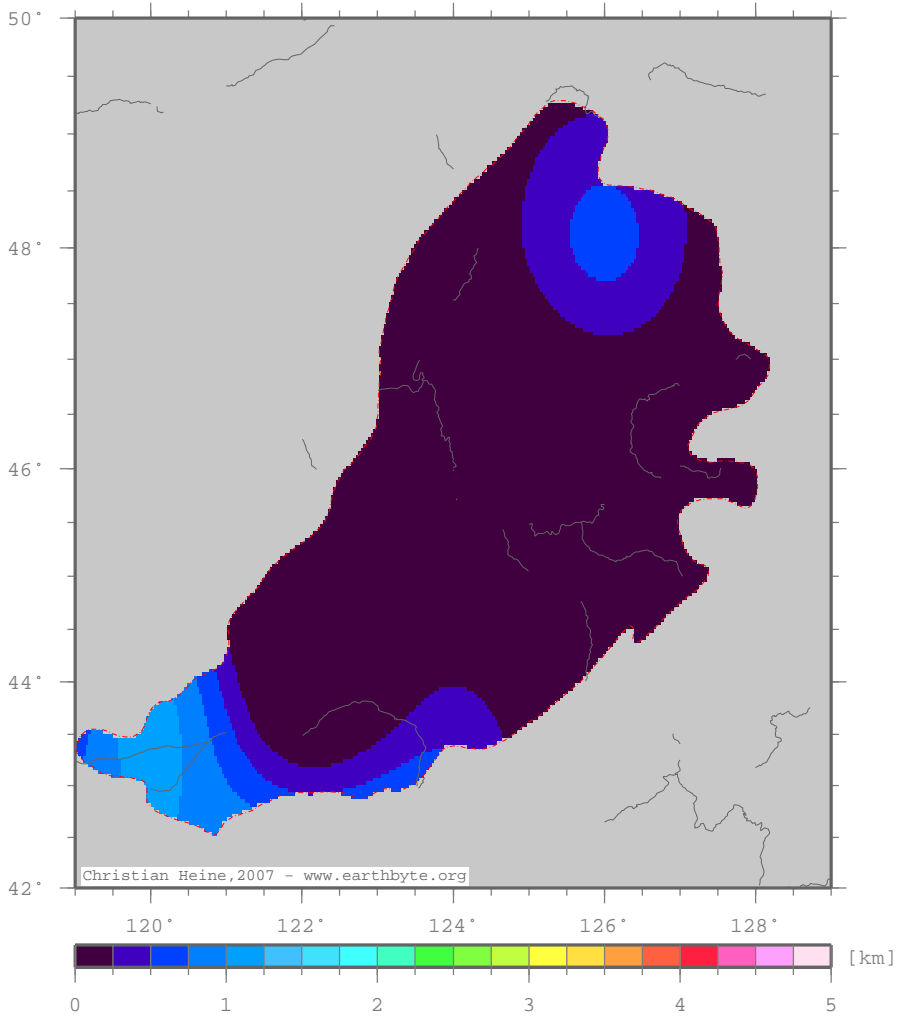

SongliaoBasin – ttscrust

Total tectonic subsidence