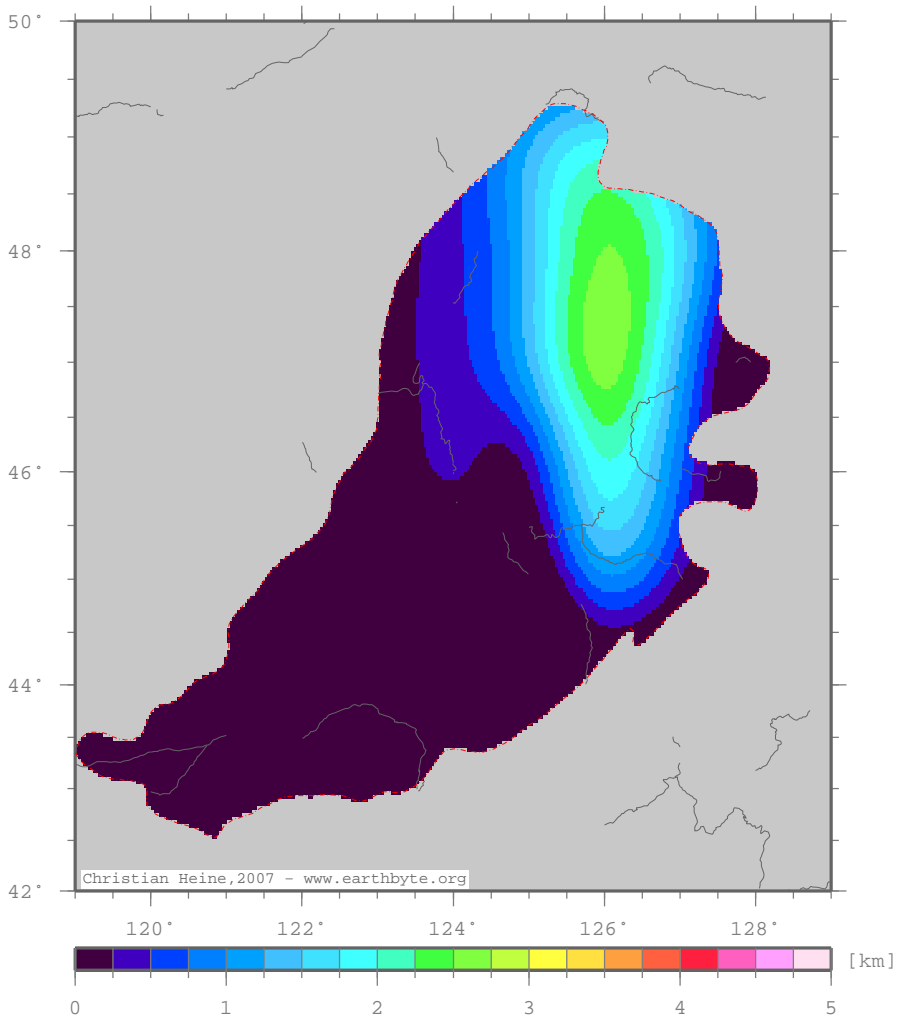

SongliaoBasin – ttssed

Total tectonic subsidence